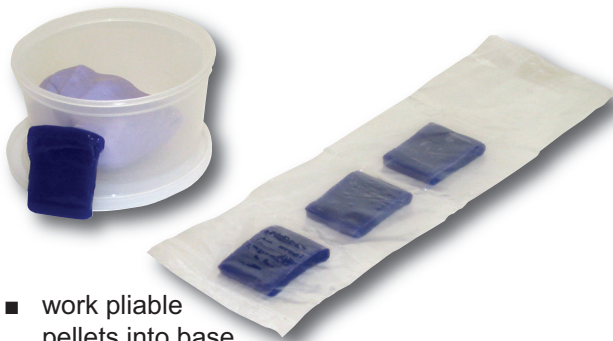

CanDo® variable strength putty

- work pliable pellets into base putty to increase resistance as your grip strength increases
- pellet pack contains 4 pellets

sets		
10-2670	2½ oz base putty, 1 pack	12.00
10-2671	1 lb base putty, 6 packs	60.00
10-2672	5 lb base putty, 32 packs	275.00

base putty only		
10-2680	2½ oz base putty	7.50
10-2681	1 lb base putty	35.00
10-2682	5 lb base putty	157.50

pellet packs (4 pellets per pack)		
10-2690	1 pellet pack	6.00

CanDo® microwavable putty

- formula allows for heat therapy to combine with hand exercise
- warm exercise putty in a microwave for approximately 30 seconds
- putty will retain heat for 5 to 6 minutes with resistance increasing as it cools down

	orange soft	blue firm	
2 oz	10-2710	10-2720	8.00
3 oz	10-2711	10-2721	10.00
4 oz	10-2712	10-2722	12.00
6 oz	10-2713	10-2723	15.00
1 lb	10-2714	10-2724	40.00
5 lb	10-2715	10-2725	165.00