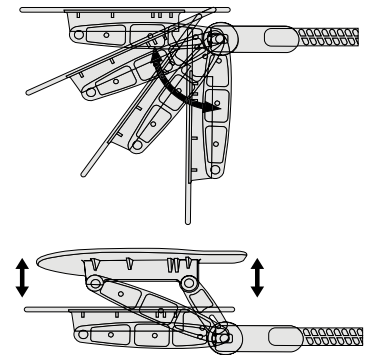

#### Adjustable Facecradle

The STRONGLITE™ Olympia Portable Massage Table is made with high quality beech hardwood, coated steel cabling support system and sturdy hardwood corner blocks that makes this a strong and durable treatment table for physical therapy. The Olympia is generously upholstered with 2.5" of small cell foam, and supple soft vinyl with double stitching on its round corners. Solid hardwood beech legs, corner blocks and double knobs plus a strong cabling system and rigid 6mm end panels make it a table with exceptional strength.

It comes with ½-reiki ½-standard endplates that provide the perfect balance between easy access and table stability. A fully adjustable face cradle with a soft, matching face pillow gently supports your clients in the proper massage position. The portable massage table package travels and stores easily in the rugged nylon carry case.

#### Specifications:

- Size: 28" x 73"
- Weight: 39 lbs.
- 2.5" of responsive cushioning
- Adjustable height: 23.5" to 32.5"
- Working weight: 500 lbs.
- 5-year warranty on frame, material and workmanship, 2 years on foam/vinyl