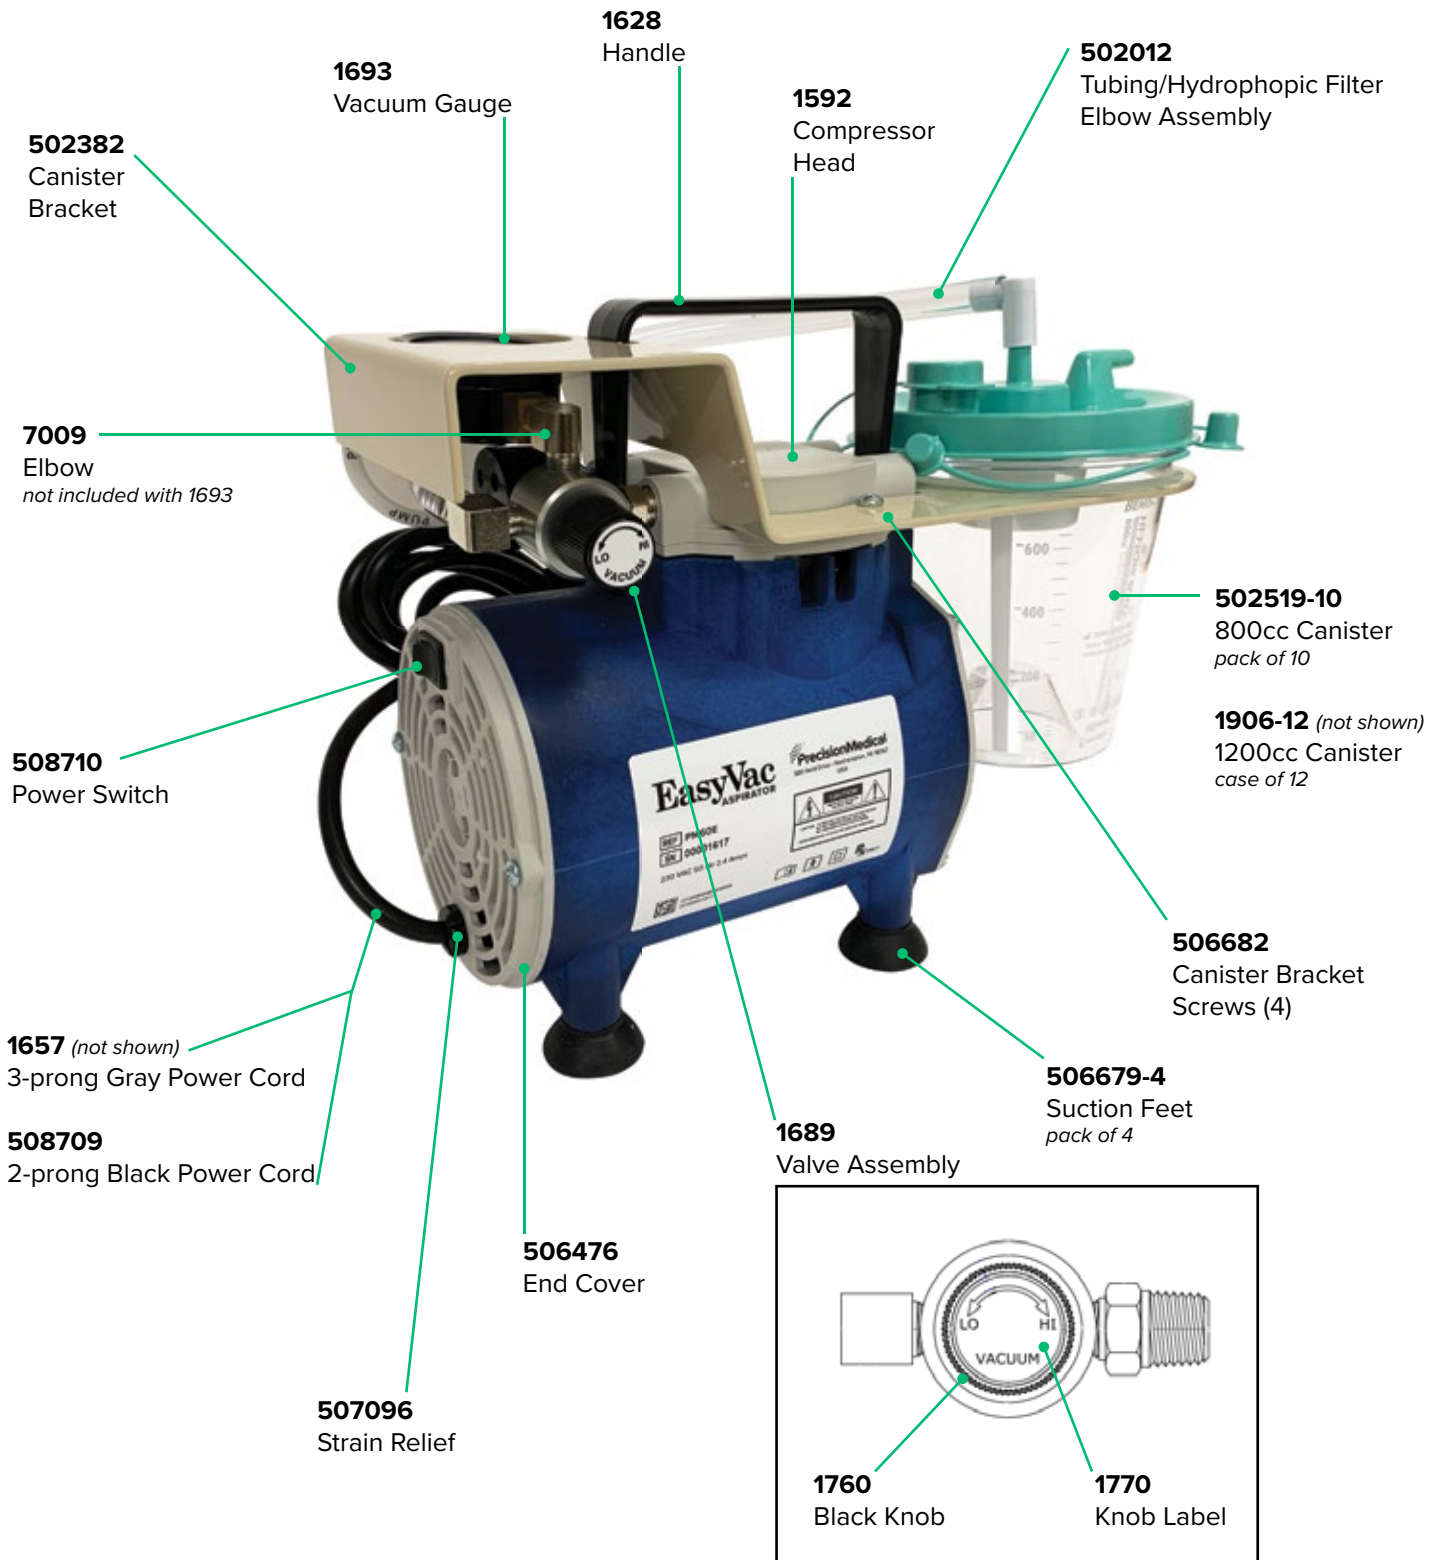

PM60 Front View

PM60 Rear View

Items Not Shown

1841-10 - Air Filter *pack of 10*

1906-12 - 1200cc Canister *Case of 12*

1955 - Suction Tubing

502060 - Motor Rebuild Kit

502914 Piston Assembly

(not to scale)

502913
Piston Screw

502726
Piston Top

502727
Piston Bottom

1596
Counterweight
Bearing

503851
Counterweight

9048
Counterweight/Bearing
Set Screw