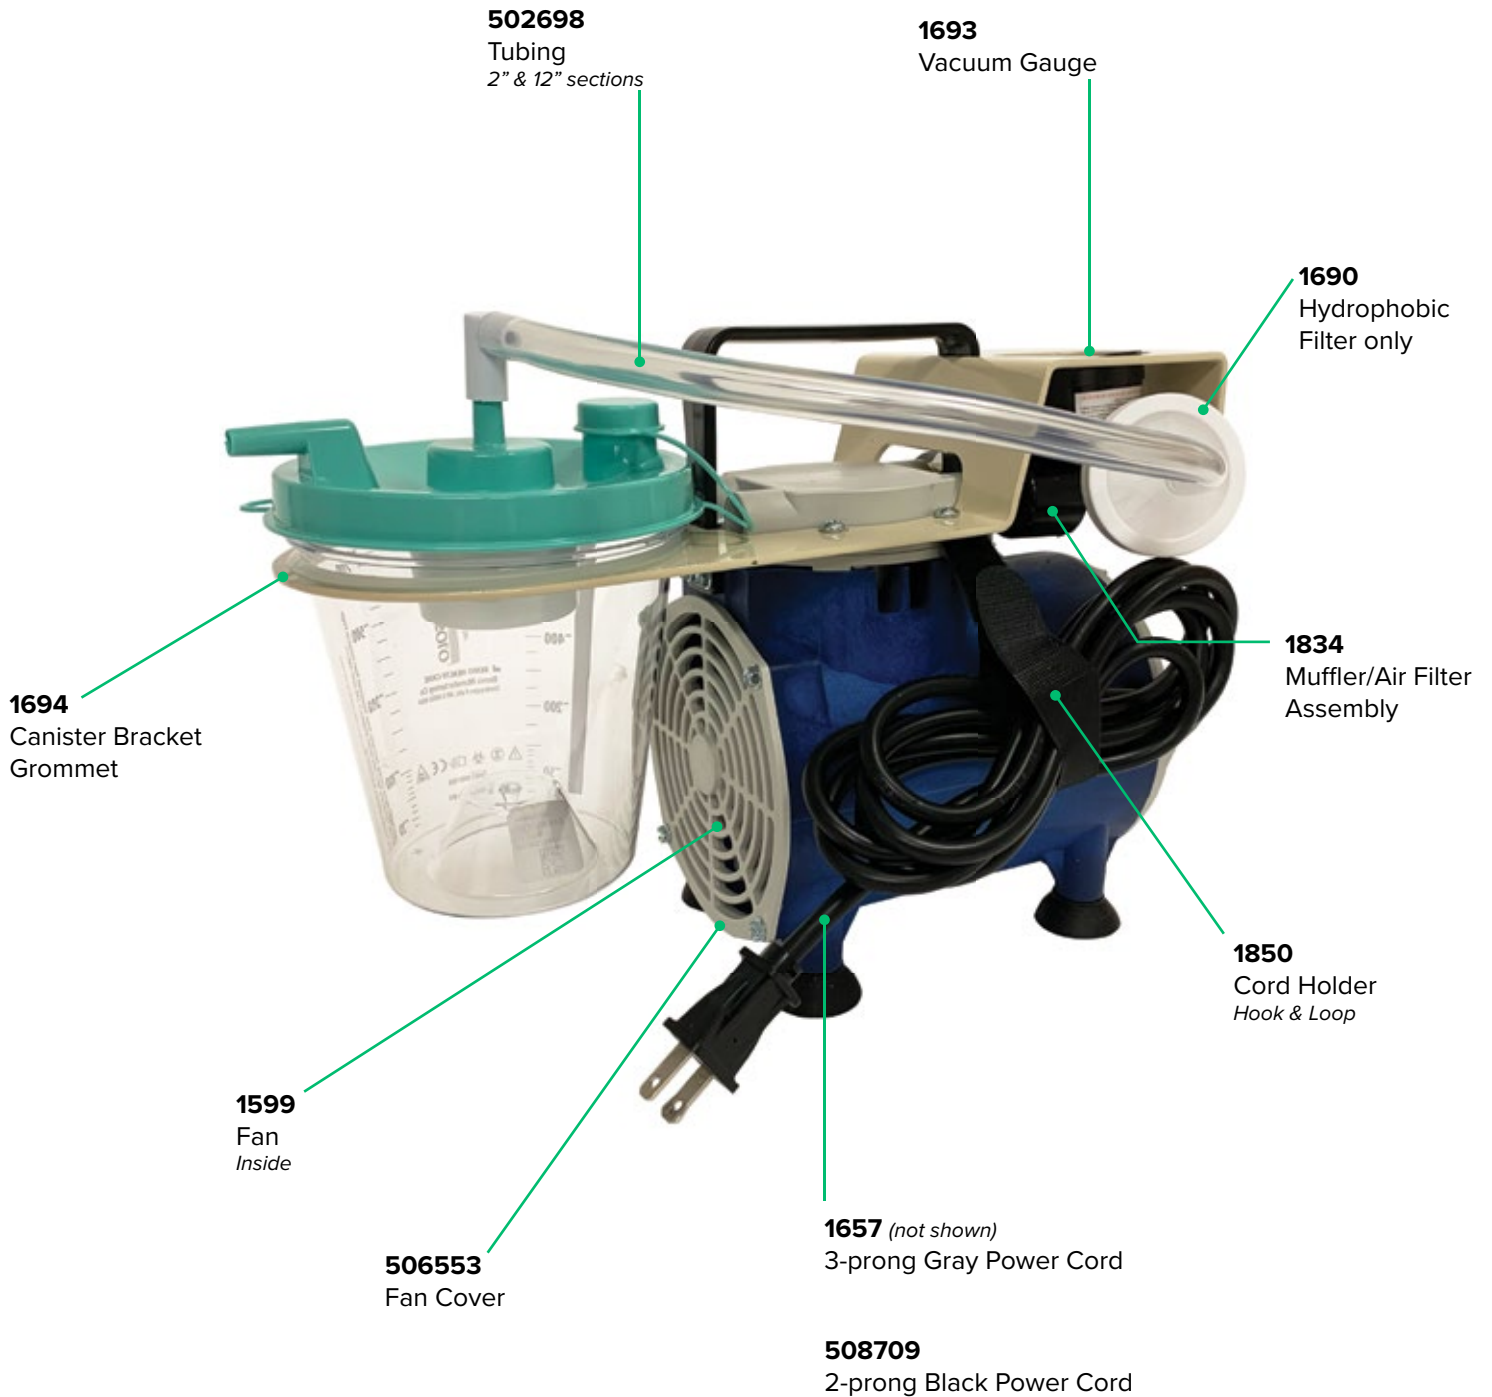

PM60 Front View

PM60 Rear View

Items Not Shown

1841-10 - Air Filter *pack of 10*

1906-12 - 1200cc Canister *Case of 12*

1955 - Suction Tubing

502060 - Motor Rebuild Kit

502914 Piston Assembly

(not to scale)

502913
Piston Screw

502726
Piston Top

502727
Piston Bottom

1596
Counterweight
Bearing

503851
Counterweight

9048
Counterweight/Bearing
Set Screw