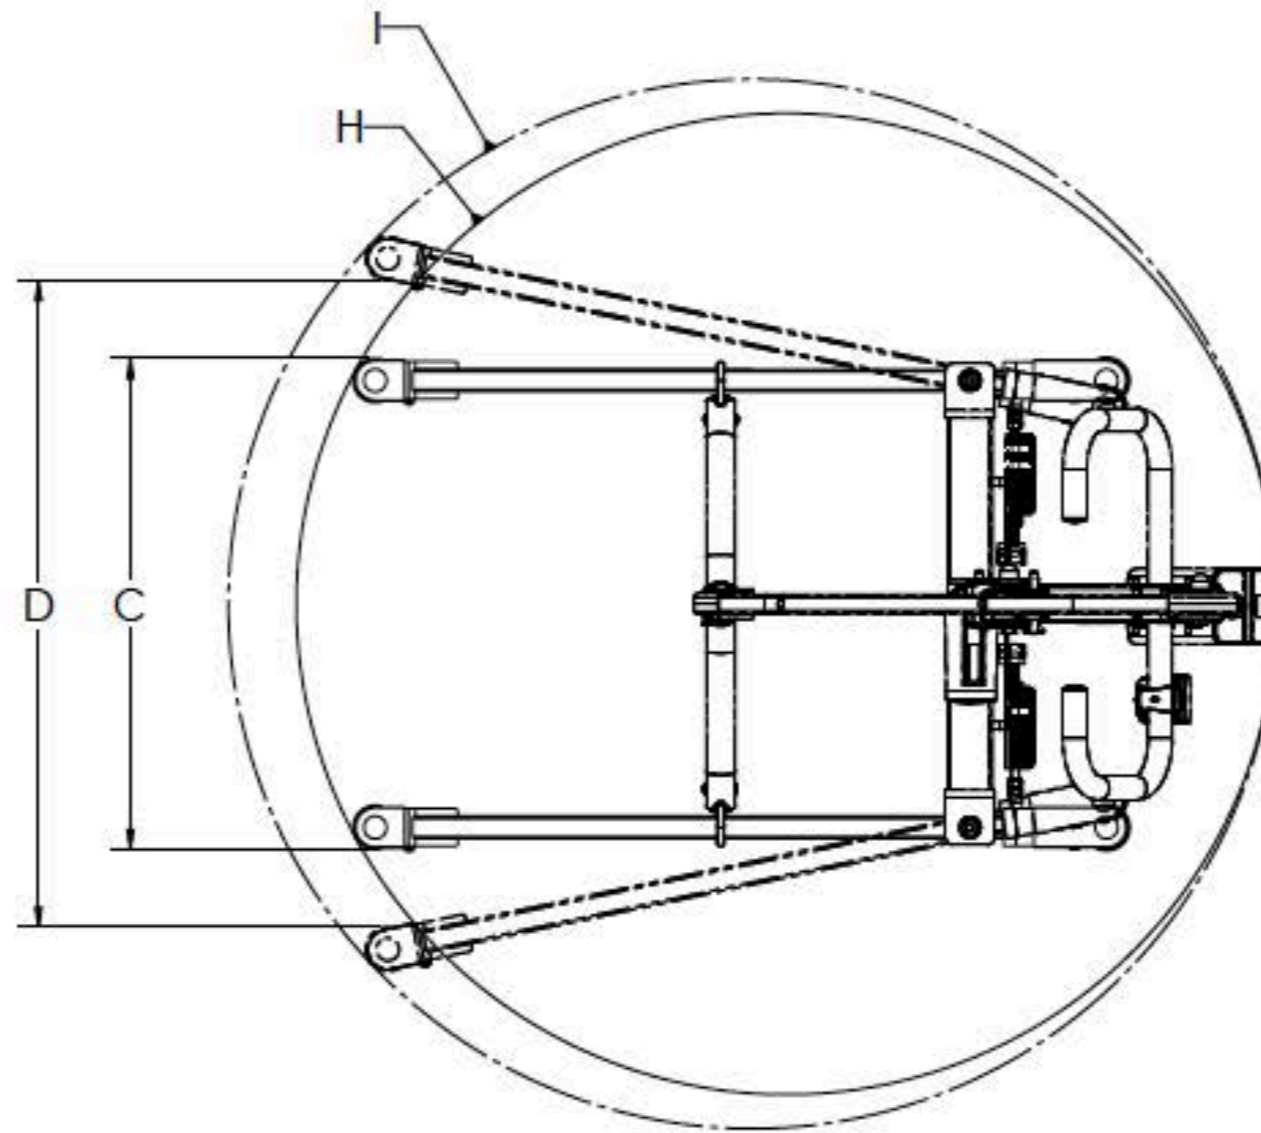

# Dimension of PL400EF

400LB / 182KG CAPACITY

Dimensions & Specifications		
A	Safe Working Load	400 lb 182 kg
B	Base Length	41.0" 1041mm
C	Base External Width – Closed	25.6" 650mm
D	Base Internal Width – Opened	32.0" 813mm
E	Mast Height	48.3" 1227mm
F	Front Caster Height	4.7" 119mm
G	Lifting Height – Lowest	18.5" 465mm
H	Lifting Height – Highest	67.2" 1707mm
I	Base Opened Turning Diameter	55" 1384.9mm
H	Base Closed Turning Diameter	51" 1306.5mm
	Unloaded Lift Weight	89.7 lb 40.8 kg