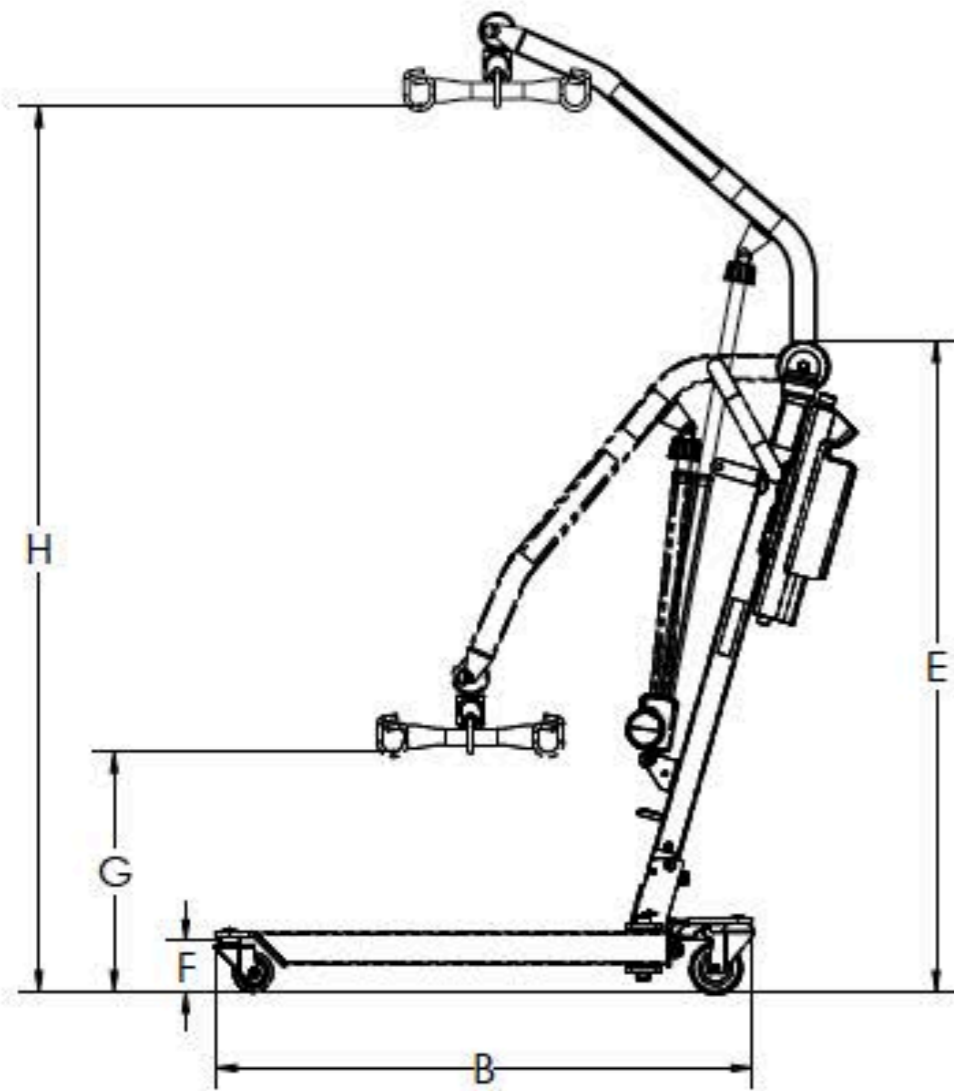

# Dimension of PL400EF

400LB / 182KG CAPACITY

Dimensions & Specifications		
A	Safe Working Load	400 lb 182 kg
B	Base Length	41.0" 1041mm
C	Base External Width – Closed	25.6" 650mm
D	Base Internal Width – Opened	32.0" 813mm
E	Mast Height	48.3" 1227mm
F	Front Caster Height	4.7" 119mm
G	Lifting Height – Lowest	18.5" 465mm
H	Lifting Height – Highest	67.2" 1707mm
I	Base Opened Turning Diameter	55" 1384.9mm
H	Base Closed Turning Diameter	51" 1306.5mm
	Unloaded Lift Weight	89.7 lb 40.8 kg