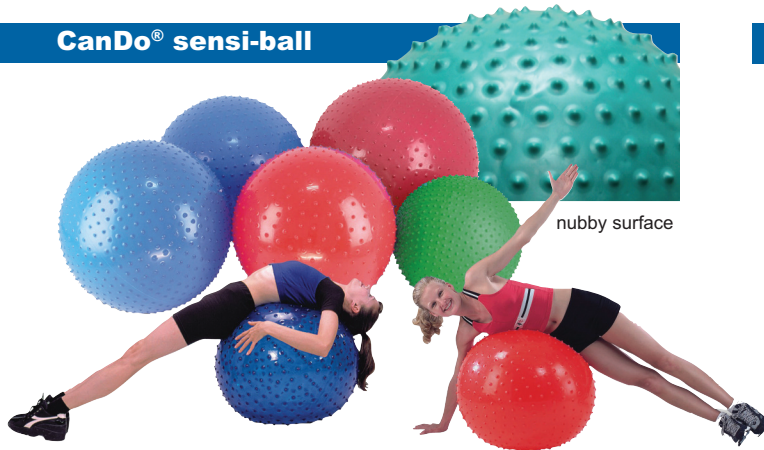

inflatable exercise balls and rolls

CanDo® sensi-ball

- sensi-ball has a textured "nubby" surface that adds tactile and visual elements to ball therapy
- use to improve balance, coordination, flexibility and strength, or just for fun
- latex and phthalate-free
- supports up to 300 lb (136 kg)

cm	in	color		
55	21.6	orange	30-1773	17.50
65	25.6	green	30-1776	22.50
75	29.5	red	30-1777	27.50
85	33.5	blue	30-1778	32.50
100	39.4	red	30-1779	60.00

CanDo® Cushy Air® ball

- light and easy to grasp
- foamy feel is great for children
- control firmness and bounce with inflation amount
- latex and phthalate-free
- supports up to 300 lb (136 kg)
- colors vary

cm	in		
55	21.6	30-1742	20.00
65	25.6	30-1743	25.00
75	29.5	30-1744	30.00
85	33.5	30-1745	35.00
95	37.4	30-1746	42.50

CanDo® economy sets

- economy ball set contains ball, 6" inflator pump and instructions