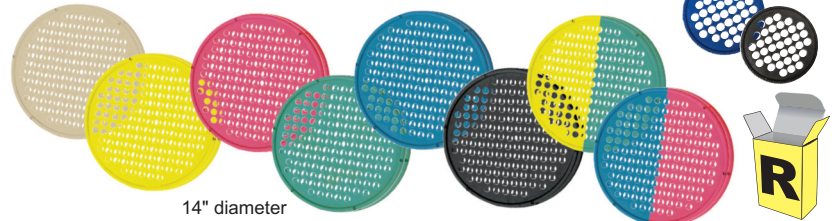

multi-resistance 14" large diameter, latex			
yellow	green	x-light/medium	10-0857 35.00
red	blue	light/heavy	10-0859 35.00