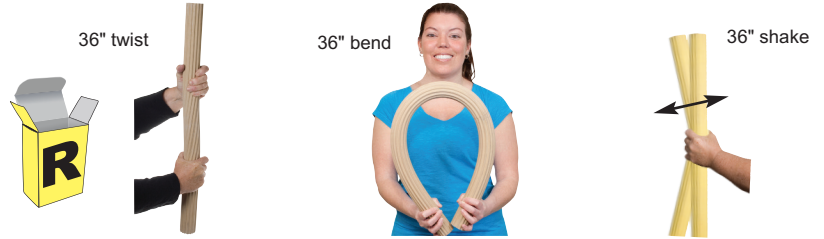

CanDo® Twist-n-Bend® bar

CanDo® Twist-Bend-Shake® bar

all bars are 1.75" diameter so the same muscles are used for all resistance levels

- lightweight and portable
- use for hand, wrist and shoulder exercises
- great exerciser for tennis elbow
- perfect for rehab and sports training
- each resistance has same bar diameter
- bend, twist and shake

- change resistance by varying distance between hands and/or by using a different resistance bar
- **TWIST:** with both hands on the bar, twist by flexing one wrist and extending the other
- **BEND:** place both hands on or near the ends of the bar; keep your hands in position and exert force to bend the bar
- **TWIST-N-BEND:** combine Twist and Bend methods
- **SHAKE:** place hand(s) at center or end, shake the bar
- **OSCILLATION:** hold bar at center or end, move in circular motion; exercises work best with 36" bar

CanDo® web - finger flexion, extension and wrist exerciser

- perform flexion, extension, opposition and supination exercises
- modify exercises by adjusting the hand position or depth of finger insertion
- modify resistance by switching to a different resistance color web
- available in both 14" and 7" diameter size; latex and latex-free
- resistance levels are color-coded