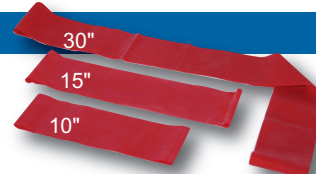

CanDo® exercise loops

- made from high quality latex exercise band pre-formed into a loop
- available in 3 lengths to perform upper, lower and full body exercises
- lengths represent loop when flat
- loops are 3" wide
- **FULL BODY SETS** contain 10", 15" and 30" loop for total body workout
- black, silver and gold only offered on CanDo®

10" loop is equivalent to 20" of flat band folded and tied together

10" loop (upper body)

30" loop (full body)

15" loop (lower body)

		each			set				
		10" loop	15" loop	30" loop	full body set				
yellow	x-light	10-5251	3.25	10-5261	4.25	10-5291	5.25	10-5841	12.75
red	light	10-5252	4.00	10-5262	5.00	10-5292	6.00	10-5842	15.00
green	medium	10-5253	4.75	10-5263	5.75	10-5293	6.75	10-5843	17.25
blue	heavy	10-5254	5.50	10-5264	6.50	10-5294	7.50	10-5844	19.50
black	x-heavy	10-5255	6.25	10-5265	7.25	10-5295	8.25	10-5845	21.75
silver	xx-heavy	10-5256	7.00	10-5266	8.00	10-5296	9.00	10-5846	24.00
gold	xxx-heavy	10-5257	7.75	10-5267	8.75	10-5297	9.75	10-5847	26.25
yel red grn	set (1 ea)	10-5259	22.50	10-5269	25.00	10-5299	30.00	10-5849	80.00
blu blk									

		bulk packaging (10 pack)					
		10" loop		15" loop		30" loop	
yellow	x-light	10-5251-10	30.00	10-5261-10	40.00	10-5291-10	50.00
red	light	10-5252-10	37.50	10-5262-10	47.50	10-5292-10	57.00
green	medium	10-5253-10	45.00	10-5263-10	55.00	10-5293-10	64.00
blue	heavy	10-5254-10	52.50	10-5264-10	62.50	10-5294-10	71.00
black	x-heavy	10-5255-10	60.00	10-5265-10	70.00	10-5295-10	78.00
silver	xx-heavy	10-5256-10	67.50	10-5266-10	77.50	10-5296-10	85.00
gold	xxx-heavy	10-5257-10	75.00	10-5267-10	85.00	10-5297-10	92.00
yel red grn	set (1 ea)	10-5259-10	212.50	10-5269-10	257.50	10-5299-10	302.50
blu blk							