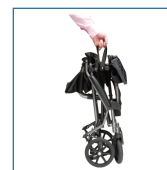

Travelite Transport Chair

HCPCS:

FIGURE A

FIGURE B

FIGURE C

FIGURE D

- The Travelite Chair in a Bag is a lightweight yet sturdy aluminum transport chair in gunmetal gray
- It is easily transportable and comes with a compact carry bag with wheels making it ideal for traveling (Figure A - B)
- Folds for storage and transportation (Figure C)
- It is ideal for use indoors and outdoors
- 18" square nylon seat comes with lift-up straps
- Comes with wheel locks 8" solid tires
- Comes with padded, flip-up desk arms and height adjustable footrests

| PRODUCTS | Description |
|--------------------------------|---|
| TC005GY | Travelite Chair in a Bag,1/ea |
| SPECIFICATIONS | Description |
| Back Height | 17.5" |
| Carton Shipping Weight | 23.2 lbs |
| Overall Dimensions | 22.5" (W) (open) 11.5" (W) (closed) x 37.5" (H) |
| Overall Length (with riggings) | 33" |
| Seat Dimensions | 18" (W) x 18" (D) |
| Seat To Floor Height | 19" |
| Warranty | Limited Lifetime |
| Weight | 20.5 lbs |
| Weight Capacity | 250 lbs |
| PARTS | Description |
| TC00503 | Upholstery,TC005,1ea, EA |
| TC00504L | ArmRestAssemblyLeftCompleteTC005,1ea, EA |
| TC00509 | Foot Rest Connector,TC005,1ea, EA |
| TC005012 | Foot Rest Assembly,TC005,1pair, PR |
| TC005027 | Lifting Strap for TC005GY, 1/ea, EA |
| TC00507 | Arm Rest Release Knob,TC005,1ea, EA |
| TC005011 | CrossFrameBlocksSetof4TC005,1package, PKG |
| STDS1060 | Wheelchair Fork Bearing,1/ea, EA |
| TC005020 | FrontForkTC005,1ea, EA |
| STDS4S3602 | Caster bearing, 1/pr, PR |
| TC005021F | FrontWheelWithBearingsTC005,1ea, EA |
| STDS1011 | Wheel Bearing, 8mm x 22mm 1/ea, EA |
| STDS3J2422 | Frame Cap,Cruiser3,1/ea, EA |