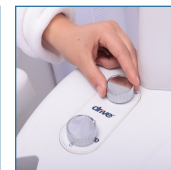

PreserveTech Aquachair Bathing System with Bidet

HCPCS:

FIGURE A

FIGURE B

FIGURE C

FIGURE D

Enjoy thorough, independent bathing with the PreserveTech Aquachair Bathing System with Bidet. The perfect solution for individuals with unsteadiness, standing difficulties or problems reaching, the premium shower seat features a convenient in-seat bidet plus handheld shower sprayer and an open seat to help the user clean hard-to-reach areas for optimal hygiene. For additional security and easier transfers, add the optional PreserveTech Aquachair Transfer Accessory with Curtain Guard Protection (Item # RTL12A004-TR).

- Bring Confidence Back to Bathing
- Unique shower chair with bidet and shower spray enables full-body cleansing without standing
- Choose front or rear cleansing modes (front cleansing is gentler than the rear spray)
- Easily access shower spray from armrest holder. Open seat makes it easy to access hard-to-reach areas.
- Padded non-slip seat and backrest offer support and comfort
- Adjust the height with the push of a button to achieve the ideal seated position. Seat height adjustments on this model range from X" to X"
- Legs include a non-skid, non-slip tip for additional security on wet surfaces
- Lightweight and durable-rust-resistant aluminum frame supports up to 350 lbs.
- Anti-microbial treated backrest, seat and tips help prevent stains and odors from buildup of bacteria, mold and mildew.
- Easily connects to the water supply no electrical connection or batteries necessary