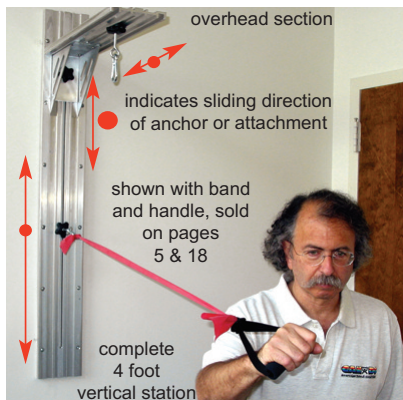

CanDo® WalSlide® 1.0 exercise station

- easy assembly, simple to use
- adjustable track anchor allows for unlimited height positions
- heavy duty aluminum frame
- small wall footprint
- all CanDo® WalSlide® units ship UPS/FedEx

buy the whole set ... or create your own!

complete exercise station

- contains top overhead section, wall piece and sliding anchors for both top and wall pieces
- sliding attachment mechanisms allow overhead section and band anchor to vary in height