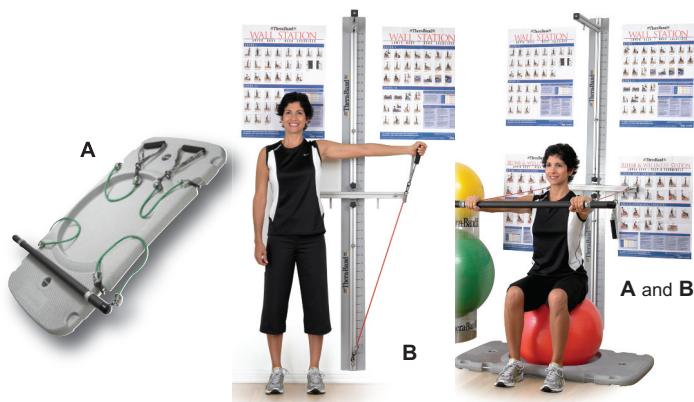

CanDo® WalSlide® 1.0 exercise station

- easy assembly, simple to use
- adjustable track anchor allows for unlimited height positions
- heavy duty aluminum frame
- small wall footprint
- all CanDo® WalSlide® units ship UPS/FedEx

CanDo® WalSlide® Slim® 2.0™ exercise station

exercise

- lightweight 36" channel attaches to wall studs
- anchor (included) moves along center channel to any height and locks in place by tightening with screwdriver
- works with any exercise band or tubing (not included)
- can ship UPS or FedEx

10-5070	WalSlide® Slim® 2.0™	75.00
10-5071	WalSlide® Slim® 2.0™ sliding anchor	10.00

Thera-Band® exercise station

- pro exercise station consists of the base (A)
- wall station consists of the wall piece (B)
- rehab station consists of (A) and (B)