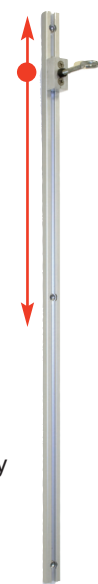

CanDo® WalSlide® Slim® 2.0™ exercise station

exercise

- lightweight 36" channel attaches to wall studs
- anchor (included) moves along center channel to any height and locks in place by tightening with screwdriver
- works with any exercise band or tubing (not included)
- can ship UPS or FedEx

10-5070	WalSlide® Slim® 2.0™	75.00
10-5071	WalSlide® Slim® 2.0™ sliding anchor	10.00

Thera-Band® exercise station

- pro exercise station consists of the base (A)
- wall station consists of the wall piece (B)
- rehab station consists of (A) and (B)