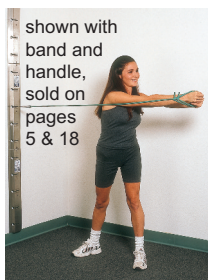

galvanized steel

10-5090	1 rail	90.00
10-5109	3 rails	260.00

3-rail sets

10-5109B	basic set	365.00
10-5109D	deluxe set	630.00

stainless steel

10-5090S	1 rail	130.00
10-5109S	3 rails	385.00

3-rail sets

10-5109BS	basic set	525.00
10-5109DS	deluxe set	790.00