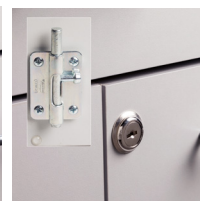

72" Base Cabinet

8072 Base Cabinet

- Base cabinet with 3 drawers and 6 doors with 3 adjustable shelves
- Easy-clean, all laminate surfaces
- Tough, chip resistant edges
- Unit is pre-assembled to save installation time
- Fully adjustable, soft-close hinges
- 3.25" backsplash included with top
- Satin chrome pulls
- Choice of solid color or woodgrain laminates
- Customizable with options

SPECIFICATIONS

72" W x 18" D x 35" H

OPTIONS

36P Postform Laminate Countertop with Sink Cutout

022 Sink

055 Door Locks

066 Door Locks & Inside Latch

044 Add a Cabinet Drawer