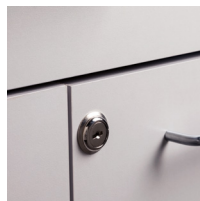

72" Base Cabinet

8072 Base Cabinet

- Base cabinet with 3 drawers and 6 doors with 3 adjustable shelves
- Easy-clean, all laminate surfaces
- Tough, chip resistant edges
- Unit is pre-assembled to save installation time
- Fully adjustable, soft-close hinges
- 3.25" backsplash included with top
- Satin chrome pulls
- Choice of solid color or woodgrain laminates
- Customizable with options

SPECIFICATIONS

72" W x 18" D x 35" H

OPTIONS

36P Postform Laminate Countertop with Sink Cutout

022 Sink

055 Door Locks

066 Door Locks & Inside Latch

044 Add a Cabinet Drawer