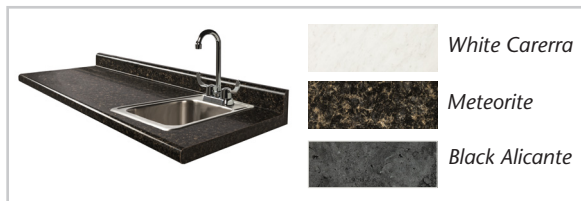

72" Base Cabinet

8072 Base Cabinet

- Base cabinet with 3 drawers and 6 doors with 3 adjustable shelves
- Easy-clean, all laminate surfaces
- Tough, chip resistant edges
- Unit is pre-assembled to save installation time
- Fully adjustable, soft-close hinges
- 3.25" backsplash included with top
- Satin chrome pulls
- Choice of solid color or woodgrain laminates
- Customizable with options

CLASSIC CLINTON
• LAMINATE CASEWORK •

California residents please be advised of the following, pursuant to Proposition 65:

WARNING: This product can expose you to chemicals, including chromium, which is known to the State of California to cause cancer or reproductive toxicity. For more information go to www.P65Warnings.ca.gov.

SPECIFICATIONS

72" W x 18" D x 35" H

OPTIONS

36P Postform Laminate Countertop with Sink Cutout

022 Sink

055 Door Locks

066 Door Locks & Inside Latch

044 Add a Cabinet Drawer

Finishes

Maple

Dark Cherry

Gray

Slate Gray