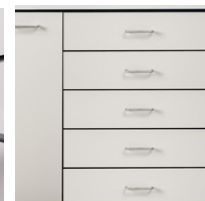

72" Base Cabinet

8072 Base Cabinet

- Base cabinet with 3 drawers and 6 doors with 3 adjustable shelves
- Easy-clean, all laminate surfaces
- Tough, chip resistant edges
- Unit is pre-assembled to save installation time
- Fully adjustable, soft-close hinges
- 3.25" backsplash included with top
- Satin chrome pulls
- Choice of solid color or woodgrain laminates
- Customizable with options

SPECIFICATIONS

72" W x 18" D x 35" H

OPTIONS

36P Postform Laminate Countertop with Sink Cutout

022 Sink

055 Door Locks

066 Door Locks & Inside Latch

044 Add a Cabinet Drawer