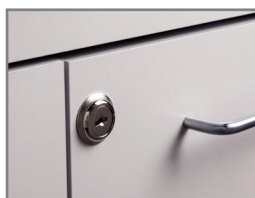

055 Door Locks