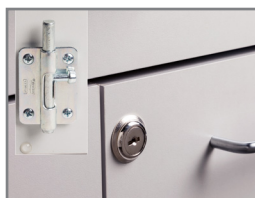

Options

066 Door & Inside Latch Combo