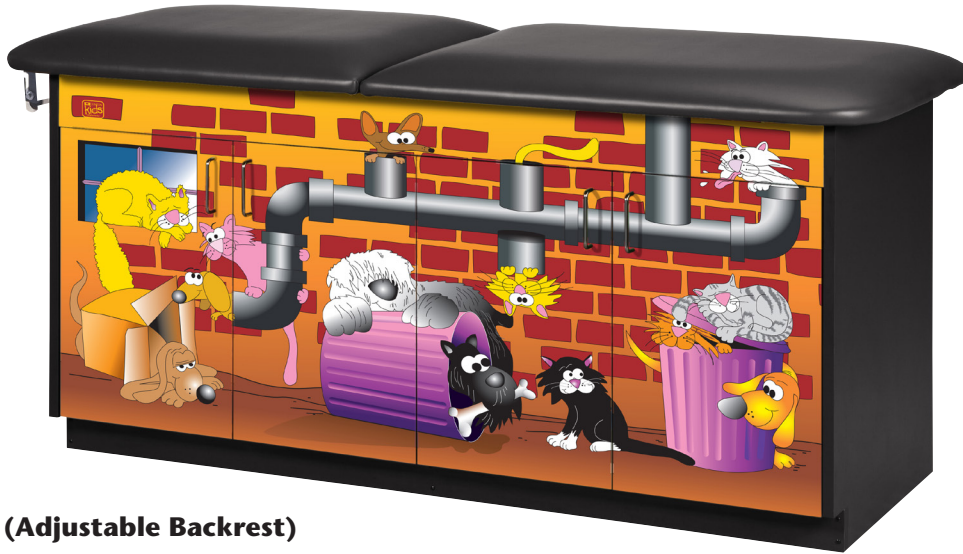

## Imagination Series, Alley Cats & Dogs, Treatment Table

### MODEL 7937 (Adjustable Backrest)

### MODEL 7937-1 (Flat Top)

- Clinton original themes
- Easy to clean laminate surfaces
- All graphics are permanently embedded in the high pressure laminate and will not peel off
- 2" of firm foam padding
- 4 door storage with 2 adjustable shelves
- Scratch and mar resistant surfaces
- Chip resistant PVC edges
- Premium, Gunmetal, stain-resistant, woven, knit-backed vinyl upholstery
- Soft-close, door hinges
- Graphics are on one long side with slate gray ends and back
- Top features seamless rounded outside corners
- Paper dispenser included
- Available with or without backrest

### SPECIFICATIONS (BOTH MODELS)

68"L x 27"W x 33"H

California residents please be advised of the following, pursuant to Proposition 65:

**WARNING:** This product can expose you to chemicals, including chromium, which is known to the State of California to cause cancer or reproductive toxicity. For more information go to [www.P65Warnings.ca.gov](http://www.P65Warnings.ca.gov).