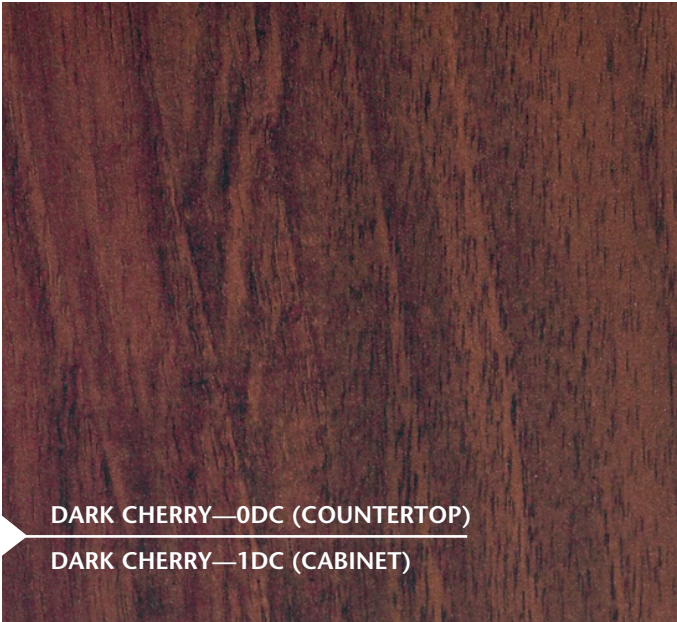

Laminate Color Selector for Clinton Classic Laminate Cabinets

Corresponding color code must accompany color selection when placing an order.

NOTE: Due to the variations in computer monitors, tablets, smartphones, other electronic displays and printers, actual colors may vary. Actual samples are available in most cases.