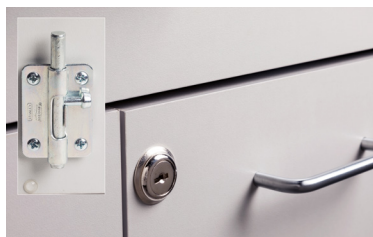

Fashion Finish Mobile Treatment Cabinet with 2 Doors and 1 Drawer

fashionfinish
CASEWORK BY CLINTON

MODEL 8921-AF

- Mobile cabinet with 2 doors, 1 drawer and 1 adjustable shelf
- Easy-clean, all-laminate interior
- Tough Thermofoil exterior with no front-facing seams
- One-piece, vacuum-formed, gray haircell texture top rimmed on all sides
- Fully adjustable, soft-close, door hinges
- Smooth glide, with one-piece metal sides and a load capacity of 75 lbs.
- Tough, plastic bumpers on each side of the base
- Cabinet is mounted on four, 3" swivel casters (two locking)
- Optional locks are available

8921-AF SPECIFICATIONS

24.875 W x 18.375 D x 35.25" H

California residents please be advised of the following, pursuant to Proposition 65:

7
 **WARNING:** This product can expose you to chemicals including 1, 3-Butadiene which is known to the State of California to cause cancer and reproductive harm. For more information go to: www.P65Warning.ca.gov.

Options

055 Door & Drawer Locks

066 Door and Inside Latch Combo

Finishes

Twilight

Arctic White

Metropolis Gray