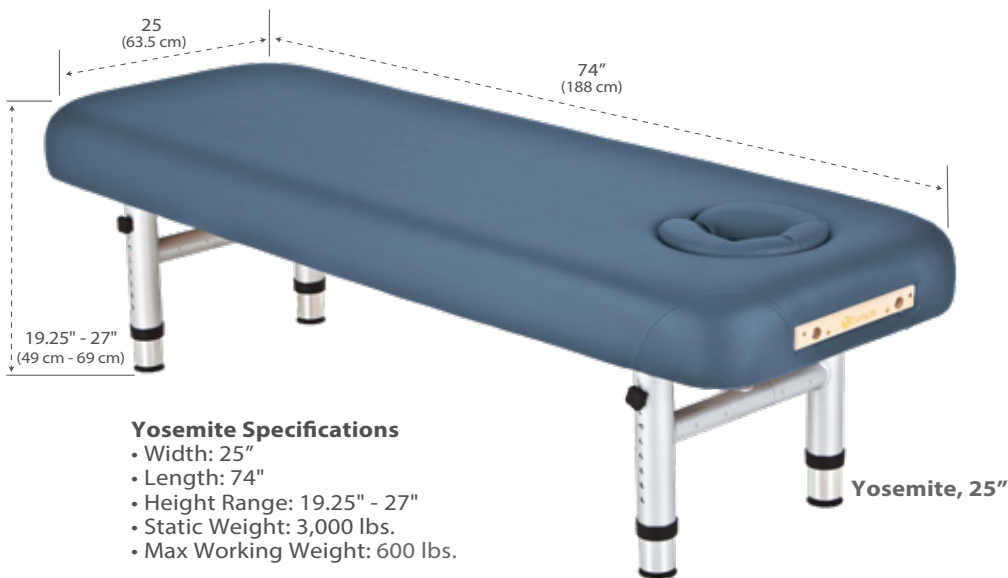

The Yosemite™ massage tables are unlike any Shiatsu massage tables on the market today. The 25" Yosemite's narrow design allows for total client access – perfect for deep tissue bodywork and sports massage. The Yosemite 30's generous 30" width and low height range enables a wide variety of wellness and medical treatments from massage and physical therapy to shiatsu - and ships and stores flat for ease of transport. The powder-coated aluminum adjustable height legs come with Earthlite's patent pending Shimmy-Lok™ leg braces which provide unmatched stability. Topped with a firm and responsive multi-layer cushioning system and wrapped in our supple yet durable Nature's Touch upholstery, the Yosemite is perfect for massage and body treatment therapies. Backed by the industry's best warranty from Earthlite, the #1 brand in Massage since 1987.

Features

- Inviting upholstered round corner top – easy on the therapist, the client and the eyes
- Attractive powder-coated metallic silver legs with black knobs and feet
- Solid wood outlets
- Responsive multi-layer cushioning system (3" on Yosemite 30, 2.5" on Yosemite, 25")
- Round facehole (Yosemite, 25")
- Deluxe Adjustable Facecradle and FacePillow (Yosemite, 30")
- Solid hardwood outlets
- Supple, yet durable, Nature's Touch™ 100% PU upholstery in Black, Agate, or Beige (Beige for Yosemite 30 only)
- Patented Shimmy-Lok™ leg braces

Lifetime Warranty

- Lifetime warranty on the frame and structure
- 3 years on cushioning and upholstery
- CE Mark

NATURE'S TOUCH™ UPHOLSTERY

Compact and Stowable Tables

- Ship flat for cost effective transport and easy storage
- Two easy to install bolts per leg to complete installation (wrench included)

Yosemite Specifications

- Width: 25"
- Length: 74"
- Height Range: 19.25" - 27"
- Static Weight: 3,000 lbs.
- Max Working Weight: 600 lbs.

Yosemite 30 Specifications

- Width: 30"
- Length: 73"
- Height Range: 20" - 26.5"
- Static Weight: 3,000 lbs.
- Max Working Weight: 600 lbs.