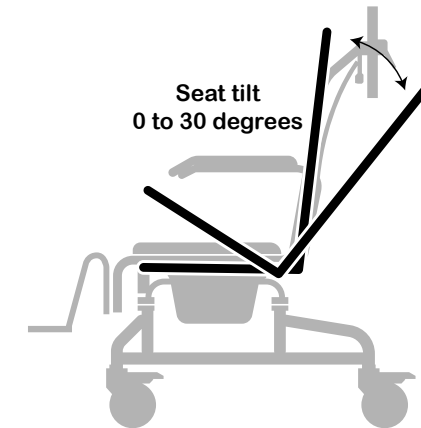

SB3t

Dimensions = Inches

*Footrest rotated inwards

Product features:

- Weight capacity - 550lb
- Tilt angle 0 – 30 degrees, infinite positioning
- Rolls over most standard toilets
- Low maintenance
- Arms - removable / lockable / flip-back
- Height adjustable
- Safety mechanisms
- Footrests - removable and swing away, height adjustable
- No rust aluminum frame (Grade 6061 T6)
- Stainless steel parts and hardware (Grade 304)
- Safety belts - lap & chest belts plus calf strap
- Caster Wheels - 5" x 4 locking
- Commode system
- Neck rest, fully adjustable
- Tool-free assembly