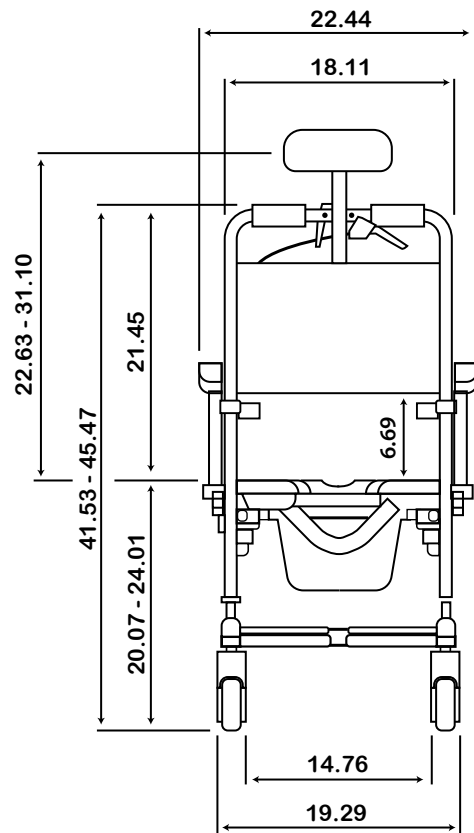

SB3t

Dimensions = Inches

*Footrest rotated inwards

Product features:

- Weight capacity - 550lb
- Tilt angle 0 – 30 degrees, infinite positioning
- Rolls over most standard toilets
- Low maintenance
- Arms - removable / lockable / flip-back
- Height adjustable
- Safety mechanisms
- Footrests - removable and swing away, height adjustable
- No rust aluminum frame (Grade 6061 T6)
- Stainless steel parts and hardware (Grade 304)
- Safety belts - lap & chest belts plus calf strap
- Caster Wheels - 5" x 4 locking
- Commode system
- Neck rest, fully adjustable
- Tool-free assembly