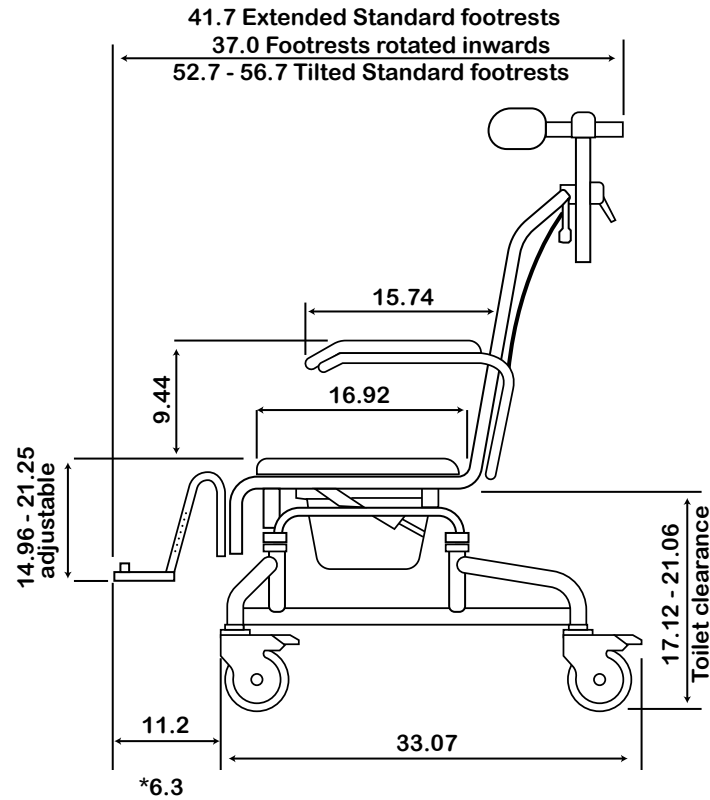

SB3t

Dimensions = Inches

*Footrest rotated inwards

Product features:

- Weight capacity - 550lb
- Tilt angle 0 – 30 degrees, infinite positioning
- Rolls over most standard toilets
- Low maintenance
- Arms - removable / lockable / flip-back
- Height adjustable
- Safety mechanisms
- Footrests - removable and swing away, height adjustable
- No rust aluminum frame (Grade 6061 T6)
- Stainless steel parts and hardware (Grade 304)
- Safety belts - lap & chest belts plus calf strap
- Caster Wheels - 5" x 4 locking
- Commode system
- Neck rest, fully adjustable
- Tool-free assembly