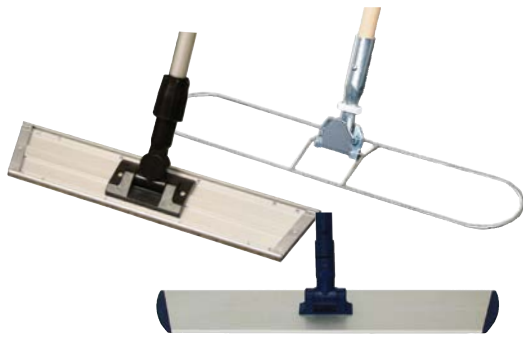

CLEANING PRODUCTS

Mop Frame*

- Lightweight structure provides easy maneuvering on flat surfaces
- End caps protect walls and furniture

Aluminum Microfiber

P121070	5" x 16"
P121072	5" x 24"
P121074	5" x 36"
P121076	5" x 48"

Trapezoid Microfiber

P121160	5" x 16"
P121062	5" x 24"
P121064	5" x 36"
P121066	5" x 48"

Quick-Change Dust

P121050	5" x 24"
P121052	5" x 36"
P121054	5" x 48"
P121056	5" x 60"