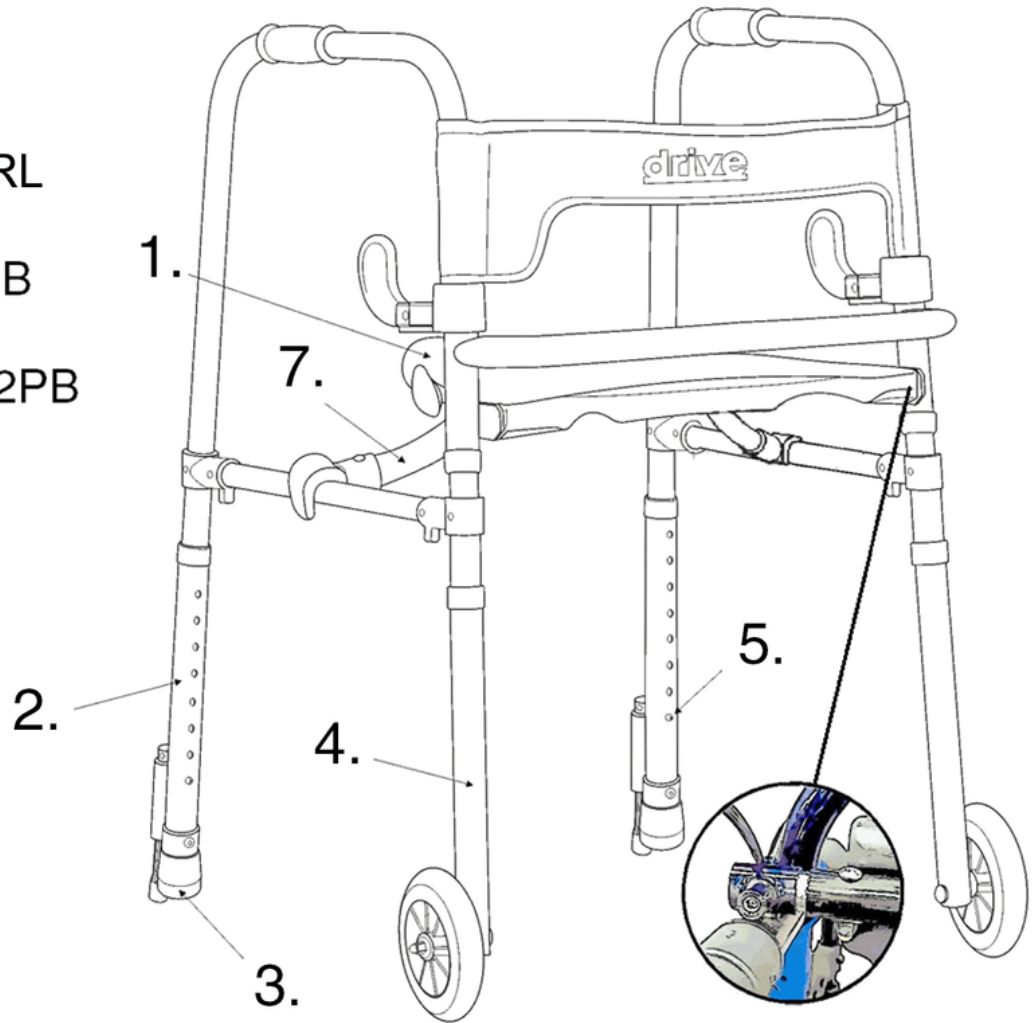

# 10233 CLEVER-LITE LS

- 1. Seat- 10230SN
- 2. Rear Glide Brake- 10233RL
- 3. Walker Tip Grey- 10325  
Black- 10325B
- 4. Walker Wheel- 10109
- 5. Adjustment Button- 12002PB
- 6. Basket- 10230B
- 7. Seat Frame- 10230SF

## SPECIFICATIONS

Item #	Width (inside hand grip)	Width (inside back legs)	Overall Width	Depth (opened at base)	Seat Width	Seat Depth	Seat Height Highest	Seat Height Lowest	Handle Ht. (highest setting)	Handle Ht. (lowest setting)	Product Weight	Carton Shipping Weight	Weight Limit
10233	18.5"	21.5"	27"	24"	19"	11"	23.5"	19.5"	39"	32"	11 lbs.	10.5 lbs.	300 lbs.