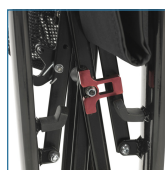

Nitro HD Rollator

HCPCS:

FIGURE E

- Attractive, Euro-style design
- Brake cable inside frame for added safety (A)
- Handle height easily adjusts with unique push button
- Unique suspension system for support and comfort (B)
- Back support height easily adjusts with tool-free thumb screw
- Caster fork design enhances turning radius (C)
- Large 10" front casters allow optimal steering and rolling comfort (C)
- Easily folds with one hand to ultra-compact size for storage (D)
- Under seat locking mechanism holds the Nitro closed when frame is folded (E)
- Cross-brace design allows for side-to-side folding and added stability
- Seat is durable and comfortable (F)
- Handsome and removable zippered storage bag with unique attachment to keep bag securely in place when Nitro is open or folded
- Lightweight, aluminum frame

PRODUCTS

Description

10266HD-BK	HD Nitro Rollator, Black, 1/ea

SPECIFICATIONS

Description

Handle Height	36" - 41"
Seat Dimensions	23" (W) x 10" (D)
Seat Height	23.5"
Unit Dimensions	28" (L) x 28.25" (W)
Warranty	Frame: Limited Lifetime | Brake Handle and Housing: 5 Years
Weight	23 lbs
Weight Capacity	450 lbs

ACCESSORIES

Description

10266-BRAKE ENH	Nitro Slow Down Brake, ENH, 1PR, 25/CS, EA

PARTS

Description

1026646	CrossFrameBolt,Nitro/NitroHemiHD/NitroH, EA
10266HD-33	Cross Frame, Nitro HD, 1/ea, EA
10266HD01-R	Hand Brake Assmby, Right, Nitro HD, 1ea, EA
1026617-AN	FrontWheelW/Bearings,NitroW/NewFork,1/e, EA
1026611	ToteBagMountSetW/Screws for Nitro, 1/pr, PR
1026641	WheelBrakeLeftW/Hrdwr,Plastic,Nitro,1ea, EA