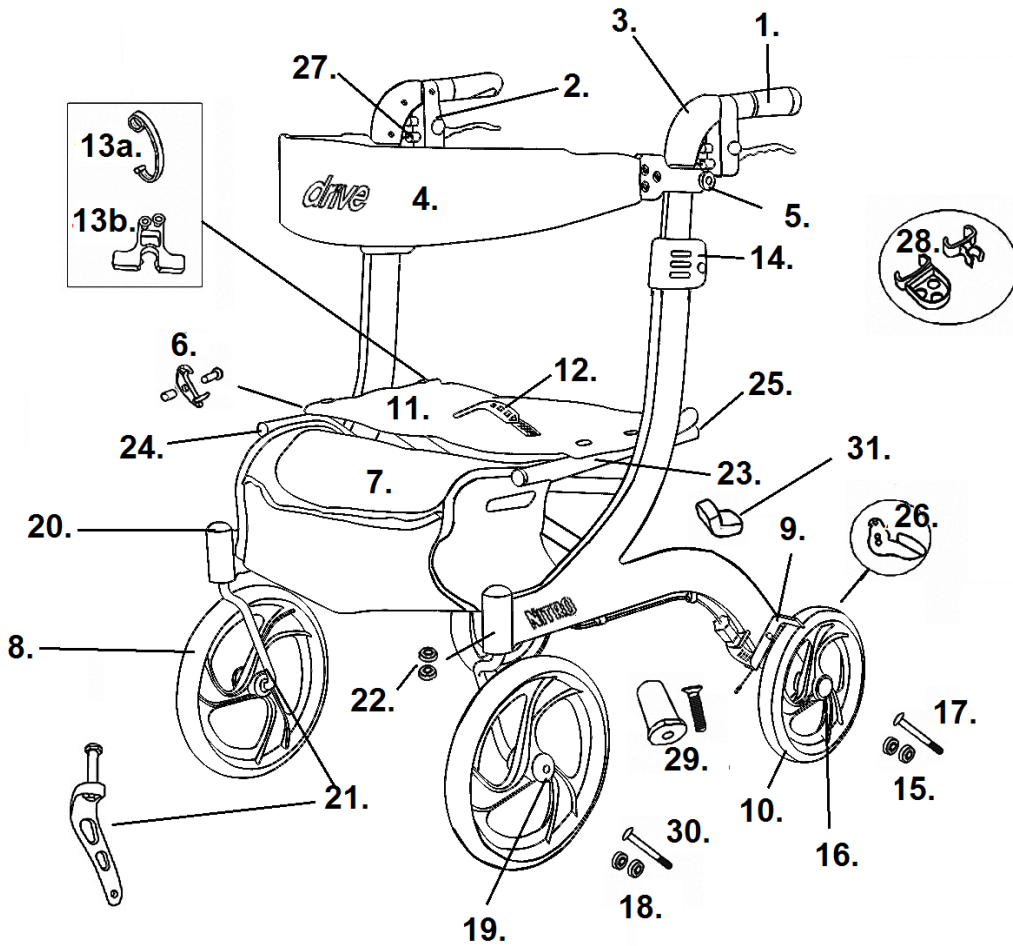

Nitro Tall

- | | |
|---|--|
| <p>1. Handgrip Left- 1026602
Handbrake Right- 1026603</p> <p>2. Hand Brake RTL10266-T Lt- 1026601-RN-T
Hand Brake RTL10266-T Rt- 1026601-RNR-T
Hand Brake RTL10266BK-T Lt- 1026601-G-T
Hand Brake RTL10266BK-T Rt- 1026601-GR-T
Hand Brake RTL10266WT-T Lt- 1026601-W-T
Hand Brake RTL10266WT-T Rt- 1026601-WR-T
Cable Only 55.5"- 1026632-T</p> <p>3. Handle Bar- 1026630N</p> <p>4. Backrest Assembly RTL10266-T- 1026604-B
Backrest Assembly RTL10266WT-T- 1026604-B
Backrest Assembly RTL10266BK-T- 1026604-G</p> <p>5. Backrest Knob & Bolt RTL10266-T- 1026605-R
Backrest Knob & Bolt RTL10266WT-T- 1026605-W
Backrest Knob & Bolt RTL10266BK-T- 1026605-G</p> <p>6. Safety Lock- 1026638</p> <p>7. Tote Bag RTL10266-T- 1026633-R
Tote Bag RTL10266BK-T- 1026633-BK
Tote Bag RTL10266WT-T- 1026633-WT</p> <p>8. Caster & Fork Assembly Style #1 Left- 1026625
Caster & Fork Assembly Style #1 Right- 1026624
Caster & Fork Assembly Style #2 Left- 1026625-AN [5]
Caster & Fork Assy. Style #2 Right- 1026624-AN [5]
Caster Style #1- 1026617
Caster Style #2- 1026617-AN [4]</p> <p>9. Wheel lock Assembly Metal Left- 1026615
Wheel lock Assembly Metal Right- 1026616
Wheel lock Assembly Plastic Left- 1026641 [2]
Wheel lock Assembly Plastic Right- 1026642 [2]</p> <p>10. Rear Wheel Left- 1026612-L
Rear Wheel Right- 1026612-R</p> <p>11. Seat/Hdwr. RTL10266-T (Black)- 1026608-TALL
Seat/Hdwr. RTL10266WT-T (Grey)- 1026608-TALL-G
Seat/Hdwr. RTL10266BK-T (Grey)- 1026608-TALL-G</p> | <p>12. Folding Strap Assy. 10266-T- 1026609-FSR-TALL
Folding Strap Assy. 10266BK-T- 1026609-FSG-TALL
Folding Strap Assy. 10266WT-T- 1026609-FSW-TALL</p> <p>13a. Folding Locking Latch 10266-T- 1026626-R
Folding Locking Latch 10266BK-T- 1026626-G
Folding Locking Latch 10266WT-T- 1026626-W</p> <p>13b. Folding Locking Latch- 1026644 [3]</p> <p>14. Back Height Adj. Latch RTL10266-T- 1026607-R
Back Height Adj. Latch RTL10266BK-T- 1026607-G
Back Height Adj. Latch RTL10266WT-T- 1026606-W</p> <p>15. Rear Axle Bearings (pr)- 1026613</p> <p>16. Rear Hub Cap- 1026619</p> <p>17. Rear Axle- 1026631</p> <p>18. Front Axle Bearings (pr)- 1026618
Front Axle Bearings (pr)- 1026618-AN [4]</p> <p>19. Front Hub Cap Old Style Fork- 1026614
Front Hub Cap New Style Fork- 1026614-AN [4]</p> <p>20. Dust Cap (pr)- 1026620</p> <p>21. Fork Assembly Old Style Left- 1026622
Fork Assembly Old Style Right- 1026621
Fork Assembly New Style Left- 1026622-AN [4]
Fork Assembly New Style Right- 1026621-AN [4]</p> <p>22. Fork Stem Bearings (pr)- 1026623</p> <p>23. Cross Frame- 1026627-TALL
Cross Frame Bolt- 1026646</p> <p>24. Cross Frame Front End Cap (ea)- 1026634</p> <p>25. Cross Frame Rear End Caps (pr)- 1026628</p> <p>26. Step Tube Left- 1026636 [1]
Step Tube Right- 1026637 [1]</p> <p>27. Brake Cable Guide- 1026639</p> <p>28. Cane Holder- 892</p> <p>29. Cross Brace Screw & Insert- 1026643</p> <p>30. Front Axle- 1026645 [4]</p> <p>31. Seat Rail Pad- STDS2A1807</p> |
|---|--|