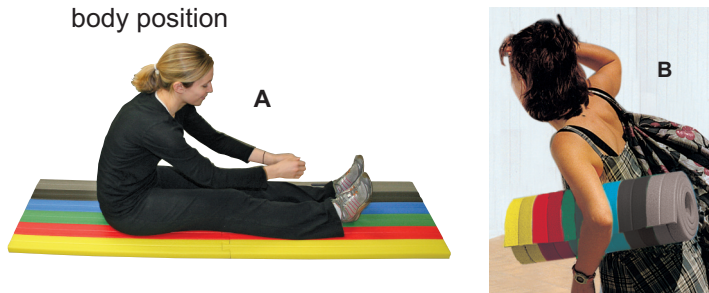

CanDo® plush exercise mats

- cushioned exercise mats offer superior comfort, quality and durability, yet are lightweight and sturdy enough for commercial use in health and fitness clubs
- colorful, non-leaching, soft, resilient closed-cell foam material
- waterproof and sanitary; can even be used in pool
- 72"L x 26"W x 0.6" thick

colors do not indicate resistance; for personal choice

- lightweight and portable
- adult and junior mat have die-cut handles and come with a carry bag
- adult mat has 2 pieces that fit together in a "jigsaw" pattern
- "air channel" construction allows mat to conform to body position