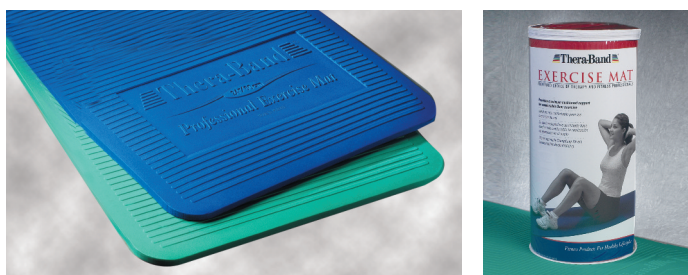

exercise mats

CanDo® eco friendly PER premium mats

- lightweight, yet cushioned and strong
- mats offer padding with the convenience of being thin enough to roll up and take anywhere
- PER (polymer environmental resin) yoga mats
- no phthalates, dioxin, furans, phenol, or heavy metals
- non-skid mat surface offers traction during exercise and prevents mat from sliding on flooring
- 68"L x 24"W

	thickness	each	bulk pack (case of 10)
blue	1/4" / 0.64 cm	30-2401B 20.00	30-2401B-10 190.00
blue	1/6" / 0.17 cm	30-2400B 17.50	30-2400B-10 165.00

Thera-Band® personal exercise mats

- lightweight, portable, tear-resistant
- new fabric-like finish offers distinct comfort and durability
- rolls up to carry or store

L x W x thickness	color	each	
75" x 24" x 0.6"	blue	32-1380B	95.00
75" x 24" x 0.6"	green	32-1380G	95.00
75" x 24" x 1"	blue	32-1383B	135.00
75" x 24" x 1"	green	32-1383G	135.00
75" x 40" x 0.6"	blue	32-1386B	150.00
75" x 40" x 0.6"	green	32-1386G	150.00

CanDo® plush exercise mats

- cushioned exercise mats offer superior comfort, quality and durability, yet are lightweight and sturdy enough for commercial use in health and fitness clubs
- colorful, non-leaching, soft, resilient closed-cell foam material
- waterproof and sanitary; can even be used in pool
- 72"L x 26"W x 0.6" thick