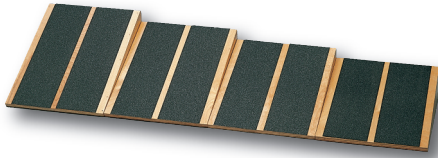

progressive incline boards

- 4 units, each 16¼" x 15" with non-slip treads
- gradual increase from board to board – 15°, 20°, 25°, 30°

10-1183 set of 4 boards 280.00

CanDo® Si™ Stretch Strap

- enables controlled, gradual stretching
- unique dual pocket system promotes balanced stretching
- includes pouch with carabiner and exercise booklet
- for beginners and professionals
- economic alternative to Stretch-Rite™ strap

10-1377 Si™ strap (ea) 22.50
10-1377-25 Si™ strap (25 ea) 532.50

adjustable incline boards

- 14" x 18" with non-slip tread
- 5°, 10°, 15°, 20°, 25° elevation adjustment
- non-slip bottom
- 400 lb capacity

10-1182 adjustable board 135.00

Thera-Band® stretch strap

- dual purpose strap supports both static and dynamic stretching
- multiple loops with numbered marks provide gradual stretching of major muscle groups and extremities

10-1380 Stretch-Rite strap (ea) 30.00
10-1380-25 Stretch-Rite strap (25 ea) 712.50

FabStretch™ 4-level incline board

- 4 incline levels: 5°, 15°, 25° and 35°

- stretch calves and upper and lower back at the same time
- made of composite plastic with 500 lb capacity
- folds flat (3") to store easily
- last slot on the board makes an excellent hand-hold for stretching
- non-slip top is 14" x 14"