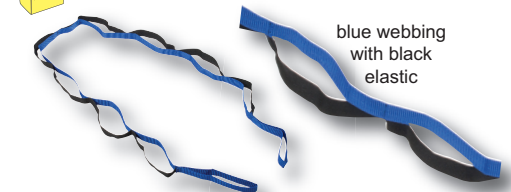

10-1384 stretch strap (ea) 25.00
10-1384-25 stretch strap (25 ea) 592.50

Stretch-Rite™ strap

- features six progressive handgrips to provide controlled stretch for improved flexibility and ROM
- increase stretch by moving to next handgrip position
- lightweight and portable
- colors may vary

10-1380 Stretch-Rite strap (ea) 30.00
10-1380-25 Stretch-Rite strap (25 ea) 712.50

FabStretch™ 4-level incline board

- 4 incline levels: 5°, 15°, 25° and 35°

- stretch calves and upper and lower back at the same time
- made of composite plastic with 500 lb capacity
- folds flat (3") to store easily
- last slot on the board makes an excellent hand-hold for stretching
- non-slip top is 14" x 14"

10-1179 incline board 50.00

FabStretch™ dynamic stretch strap

blue webbing with black elastic

- dynamic stretch strap has elastic pockets to allow the user to ease into a stretch
- permits dynamic stretching
- designed for "facilitated stretching", an active form of stretching that uses isometric contractions to achieve greater flexibility gains than from static stretching
- economic alternative to Stretch-Rite™ strap