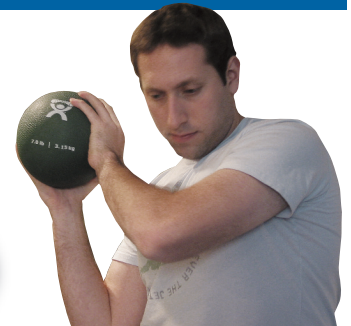

CanDo® P.T. pliable medicine balls

- textured tactile surface is easy to grip and catch
- increase/decrease air in ball to enhance grasp
- use for upper body rehabilitation and fitness exercises

		weight (lb / kg)	diameter (inch / cm)		
tan	10-3170	1 / 0.45	5 / 12.7	10-3170	12.50
yellow	10-3171	2 / 0.9	5 / 12.7	10-3171	15.00
red	10-3172	4 / 1.8	5 / 12.7	10-3172	20.00
green	10-3173	7 / 3.2	7 / 17.8	10-3173	30.00
blue	10-3174	11 / 5.0	7 / 17.8	10-3174	42.50
black	10-3175	15 / 6.8	9 / 22.9	10-3175	57.50
silver	10-3177	20 / 9.1	9 / 22.9	10-3177	75.00
gold	10-3178	30 / 13.6	9 / 22.9	10-3178	95.00
yel red grn blu blk set (2, 4, 7, 11, 15 lb)	10-3176			10-3176	155.00