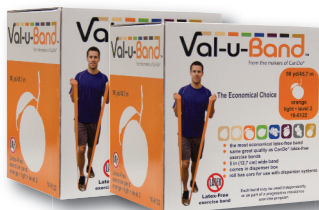

Val-u-Band® Berry Colors® latex-free exercise band

exercise

Twin-Pak® 100-yard dispenser box*
most economical choice

pear	0	xx-light	10-6130	85.00
peach	1	x-light	10-6131	92.50
orange	2	light	10-6132	100.00
lime	3	medium	10-6133	107.50
blueberry	4	heavy	10-6134	115.00
plum	5	x-heavy	10-6135	122.50
mushroom	6	xx-heavy	10-6136	130.00
1 2 3 4 5	set (1 ea)		10-6138	510.00

*2 50-yard boxes

50-yard dispenser box

pear	0	xx-light	10-6120	57.50
peach	1	x-light	10-6121	62.50
orange	2	light	10-6122	67.50
lime	3	medium	10-6123	72.50
blueberry	4	heavy	10-6124	77.50
plum	5	x-heavy	10-6125	82.50
mushroom	6	xx-heavy	10-6126	87.50
pineapple*	7	xxx-heavy	10-6127	92.50
1 2 3 4 5	set (1 ea)		10-6128	342.50
set w/ Dispens-a-Band® rack		10-6129	475.00	

*2 25-yard boxes (pineapple only)

6-yard dispenser box

pear	0	xx-light	10-6110	8.00
peach	1	x-light	10-6111	8.75
orange	2	light	10-6112	9.50
lime	3	medium	10-6113	10.25
blueberry	4	heavy	10-6114	11.00
plum	5	x-heavy	10-6115	11.75
mushroom	6	xx-heavy	10-6116	12.50
pineapple	7	xxx-heavy	10-6117	13.25
1 2 3 4 5	set (1 ea)		10-6118	47.50

Twin-Pak® offers 25% savings vs. 50-yard boxes

Twin-Pak®
2 50-yard boxes

50-yards

6-yards

the economic alternative when Thera-Band® colors are not required

- save money by purchasing Val-u-Band® Berry Colors® band
- save even more by purchasing Twin-Pak®
- same great quality as CanDo® and Thera-Band®
- use with all dispenser systems
- latex available (see page 12)