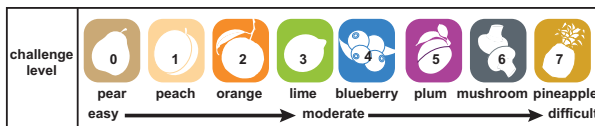

Val-u-Band® Berry Colors® latex-free exercise band

exercise

Twin-Pak® 100-yard dispenser box*
most economical choice

pear	0	xx-light	10-6130	85.00
peach	1	x-light	10-6131	92.50
orange	2	light	10-6132	100.00
lime	3	medium	10-6133	107.50
blueberry	4	heavy	10-6134	115.00
plum	5	x-heavy	10-6135	122.50
mushroom	6	xx-heavy	10-6136	130.00
1 2 3 4 5	set (1 ea)		10-6138	510.00

*2 50-yard boxes

50-yard dispenser box

pear	0	xx-light	10-6120	57.50
peach	1	x-light	10-6121	62.50
orange	2	light	10-6122	67.50
lime	3	medium	10-6123	72.50
blueberry	4	heavy	10-6124	77.50
plum	5	x-heavy	10-6125	82.50
mushroom	6	xx-heavy	10-6126	87.50
pineapple*	7	xxx-heavy	10-6127	92.50
1 2 3 4 5	set (1 ea)		10-6128	342.50
set w/ Dispens-a-Band® rack		10-6129	475.00	

*2 25-yard boxes (pineapple only)

6-yard dispenser box

pear	0	xx-light	10-6110	8.00
peach	1	x-light	10-6111	8.75
orange	2	light	10-6112	9.50
lime	3	medium	10-6113	10.25
blueberry	4	heavy	10-6114	11.00
plum	5	x-heavy	10-6115	11.75
mushroom	6	xx-heavy	10-6116	12.50
pineapple	7	xxx-heavy	10-6117	13.25
1 2 3 4 5	set (1 ea)		10-6118	47.50

Twin-Pak® offers 25% savings vs. 50-yard boxes

Twin-Pak®
2 50-yard boxes

50-yards

6-yards

the economic alternative when Thera-Band® colors are not required

- save money by purchasing Val-u-Band® Berry Colors® band
- save even more by purchasing Twin-Pak®
- same great quality as CanDo® and Thera-Band®
- use with all dispenser systems
- latex available (see page 12)