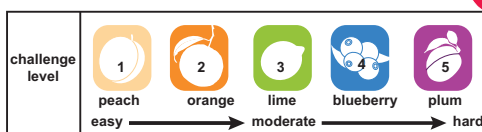

6-yard dispenser box

peach	1	x-light	10-1074	10.00
orange	2	light	10-1075	11.50
lime	3	medium	10-1076	13.00
blueberry	4	heavy	10-1077	14.50
plum	5	x-heavy	10-1078	16.00
1 2 3 4 5	set (1 ea)		10-1079	60.00

Twin-Pak® offers 15% savings vs. 50-yard boxes

Twin-Pak®
2 50-yard boxes