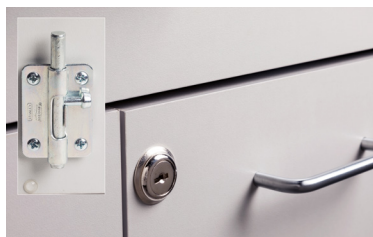

Fashion Finish, Molded Top Treatment Cabinet with 2 Doors and 2 Drawers

fashionfinish
CASEWORK BY CLINTON

MODEL 8822-AF

- Cabinet with 2 doors, 2 drawer and 1 adjustable shelf
- Easy-clean, all-laminate interior
- Tough, Fashion Finish thermofoil exterior with no front-facing seams
- Laminate or optional Fashion Finish exterior
- One-piece, vacuum-formed, gray-haircell, textured, top rimmed on all sides
- Recessed toe-kick
- Fully adjustable, soft-close, door hinges
- Smooth glide, drawers with one-piece, metal sides and a load capacity of 75
- Optional locks are available

8822-AF SPECIFICATIONS

24.875 W x 18.375 D x 35" H

California residents please be advised of the following, pursuant to Proposition 65:

! **WARNING:** This product can expose you to chemicals including 1, 3-Butadiene which is known to the State of California to cause cancer and reproductive harm. For more information go to: www.P65Warning.ca.gov.

Options

055 Door & Drawer Locks

066 Door and Inside Latch Combo

Finishes

Chestnut Hill

Twilight

Arctic White

Metropolis Gray