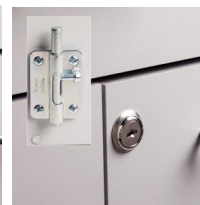

42" Base Cabinet

8042 Base Cabinet

- Base cabinet with 2 drawers and 3 doors with 2 adjustable shelves
- Easy-clean, all laminate surfaces
- Tough, chip resistant edges
- Unit is pre-assembled to save installation time
- Fully adjustable, soft-close hinges
- 3.25" backsplash included with top
- Satin chrome pulls
- Choice of solid color or woodgrain laminates
- Customizable with options

1

SPECIFICATIONS

42" W x 18" D x 35" H

OPTIONS

36P Postform Laminate Countertop with Sink Cutout

022 Sink

055 Door Locks

066 Door Locks & Inside Latch