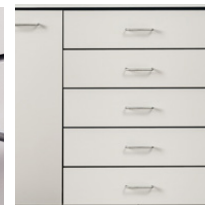

42" Base Cabinet

8042 Base Cabinet

- Base cabinet with 2 drawers and 3 doors with 2 adjustable shelves
- Easy-clean, all laminate surfaces
- Tough, chip resistant edges
- Unit is pre-assembled to save installation time
- Fully adjustable, soft-close hinges
- 3.25" backsplash included with top
- Satin chrome pulls
- Choice of solid color or woodgrain laminates
- Customizable with options

1

SPECIFICATIONS

42" W x 18" D x 35" H

OPTIONS

36P Postform Laminate Countertop with Sink Cutout

022 Sink

055 Door Locks

066 Door Locks & Inside Latch

044 Add a Cabinet Drawer

Finishes

Maple

Dark Cherry

Gray

Slate Gray