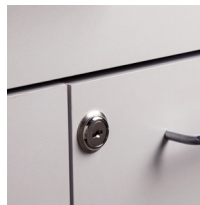

42" Base Cabinet

8042 Base Cabinet

- Base cabinet with 2 drawers and 3 doors with 2 adjustable shelves
- Easy-clean, all laminate surfaces
- Tough, chip resistant edges
- Unit is pre-assembled to save installation time
- Fully adjustable, soft-close hinges
- 3.25" backsplash included with top
- Satin chrome pulls
- Choice of solid color or woodgrain laminates
- Customizable with options

1

SPECIFICATIONS

42" W x 18" D x 35" H

OPTIONS

36P Postform Laminate Countertop with Sink Cutout

022 Sink

055 Door Locks

066 Door Locks & Inside Latch