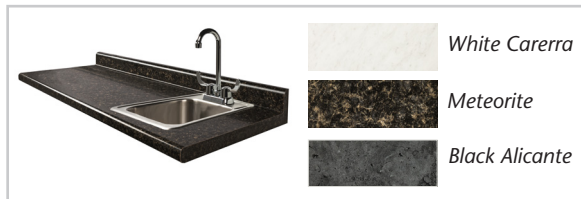

42" Base Cabinet

8042 Base Cabinet

- Base cabinet with 2 drawers and 3 doors with 2 adjustable shelves
- Easy-clean, all laminate surfaces
- Tough, chip resistant edges
- Unit is pre-assembled to save installation time
- Fully adjustable, soft-close hinges
- 3.25" backsplash included with top
- Satin chrome pulls
- Choice of solid color or woodgrain laminates
- Customizable with options

CLASSIC CLINTON
• LAMINATE CASEWORK •

California residents please be advised of the following, pursuant to Proposition 65:

WARNING: This product can expose you to chemicals, including chromium, which is known to the State of California to cause cancer or reproductive toxicity. For more information go to www.P65Warnings.ca.gov.

1

SPECIFICATIONS

42" W x 18" D x 35" H

OPTIONS

36P Postform Laminate Countertop with Sink Cutout

022 Sink

055 Door Locks

066 Door Locks & Inside Latch