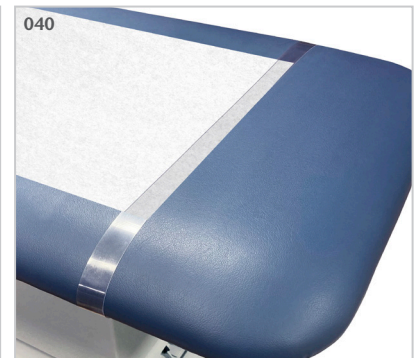

087

030 Paper Dispenser

- Accommodates paper rolls from 18" (45.72cm) to 21" (53.34cm) wide

030

Paper Cutter

- Clear plastic with elastic straps and buckle

040

Paper Dispenser/Cutter Combo