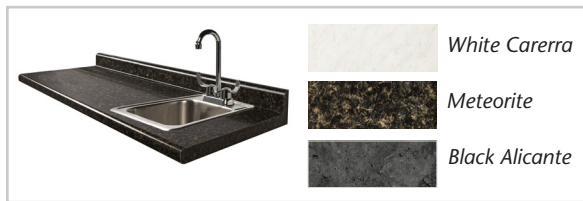

OPTIONS

36P Postform Laminate Countertop with Sink Cutout