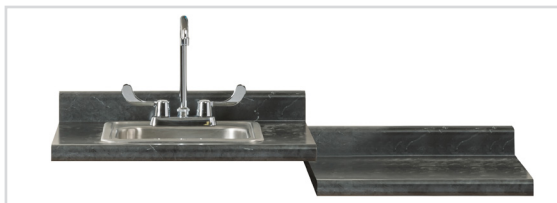

OTHER OPTIONS

24P Postform Tops