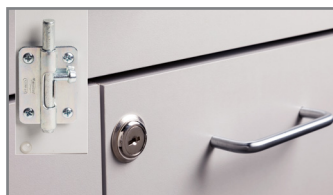

Options

066 Door & Inside Latch Combo