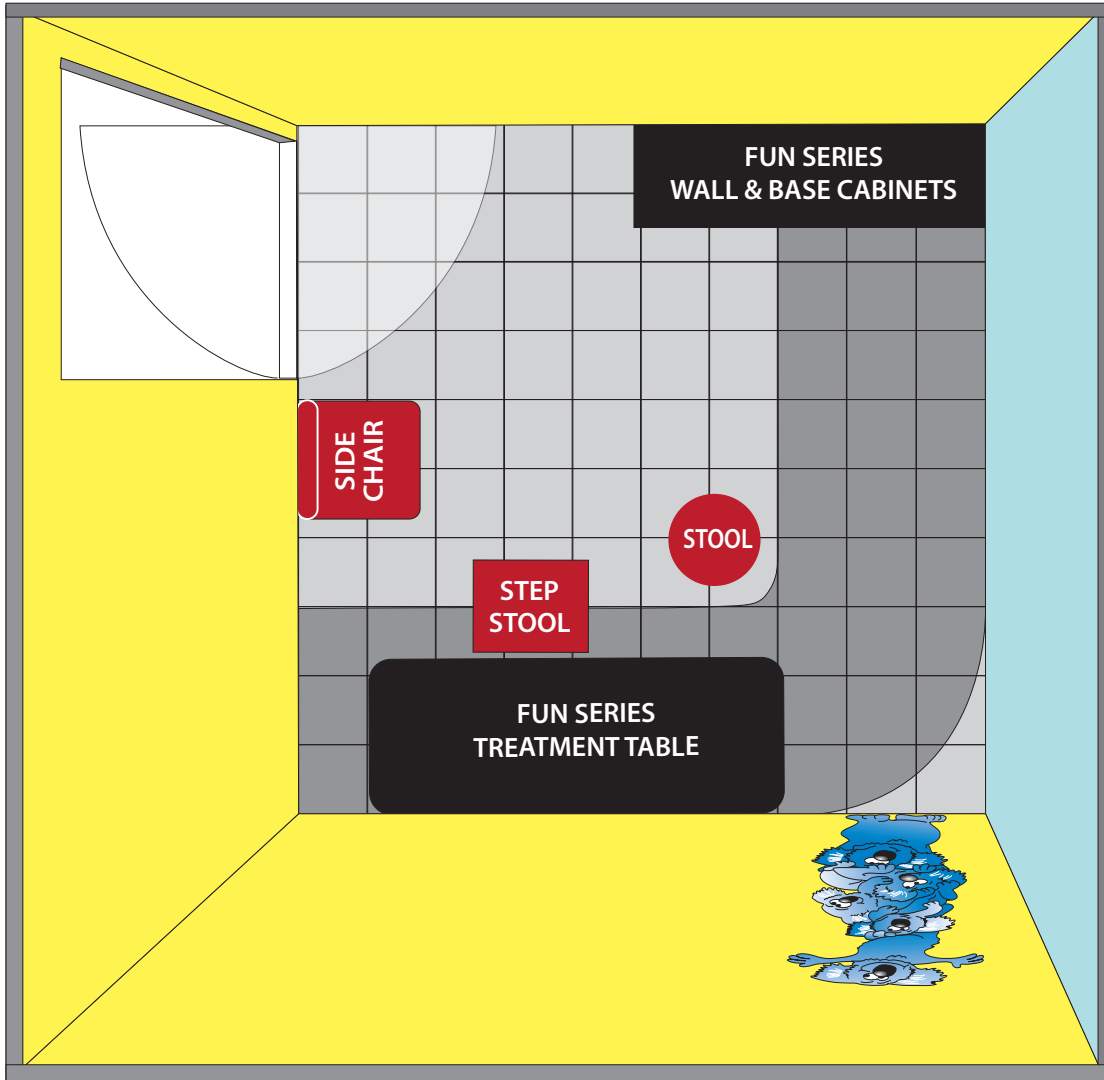

Options

066 Door & Inside Latch Combo

055 Door Locks

044 Add a Cabinet Drawer

22 Sink & Faucet

Optional Items in Red

1 Square = 1 foot

NOTE: These are suggested floor plans. Please check local building and fire codes before beginning any construction or renovations.