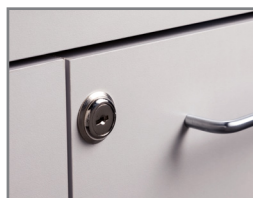

055 Door Locks