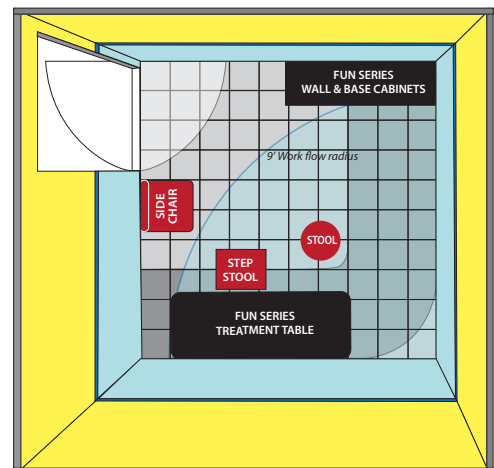

Base & wall cabinets are only sold in sets

- Clinton original illustrations
- Pre-assembled units save time
- Easy-clean all laminate construction
- All graphic are permanently embedded in the high pressure laminate and will not peel off
- Tough, chip-resistant PVC edges
- Assembled with steel fasteners
- 4 adjustable leveling feet on each unit
- 3-way adjustable, soft-close 110° hinges
- Flat panel drawer fronts with metal sides that hold up to 75 lbs.
- Recessed toe kick
- Easy hook and rail installation for upper cabinets
- Slate Gray edgebanding on all edges
- Customizable with 4 options
- Easily moves for relocation
- Drawers can be added to any base unit
- Doors and drawer can be moved to accommodate sink location
- Shown with optional sink and faucet

SPECIFICATIONS

BASE: 60"L x 18"D x 35"H

WALL: 60"L x 12"D x 24"H

California residents please be advised of the following, pursuant to Proposition 65:

! **WARNING:** This product can expose you to chemicals, including chromium, which is known to the State of California to cause cancer or reproductive toxicity. For more information go to www.P65Warnings.ca.gov.

Options

066 Door & Inside Latch Combo

055 Door Locks

044 Add a Cabinet Drawer

22 Sink & Faucet

Optional Items in Red

1 Square = 1 foot

NOTE: These are suggested floor plans. Please check local building and fire codes before beginning any construction or renovations.