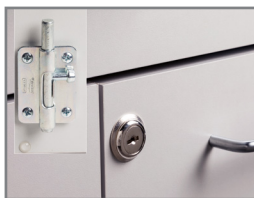

Options

066 Door & Inside Latch Combo