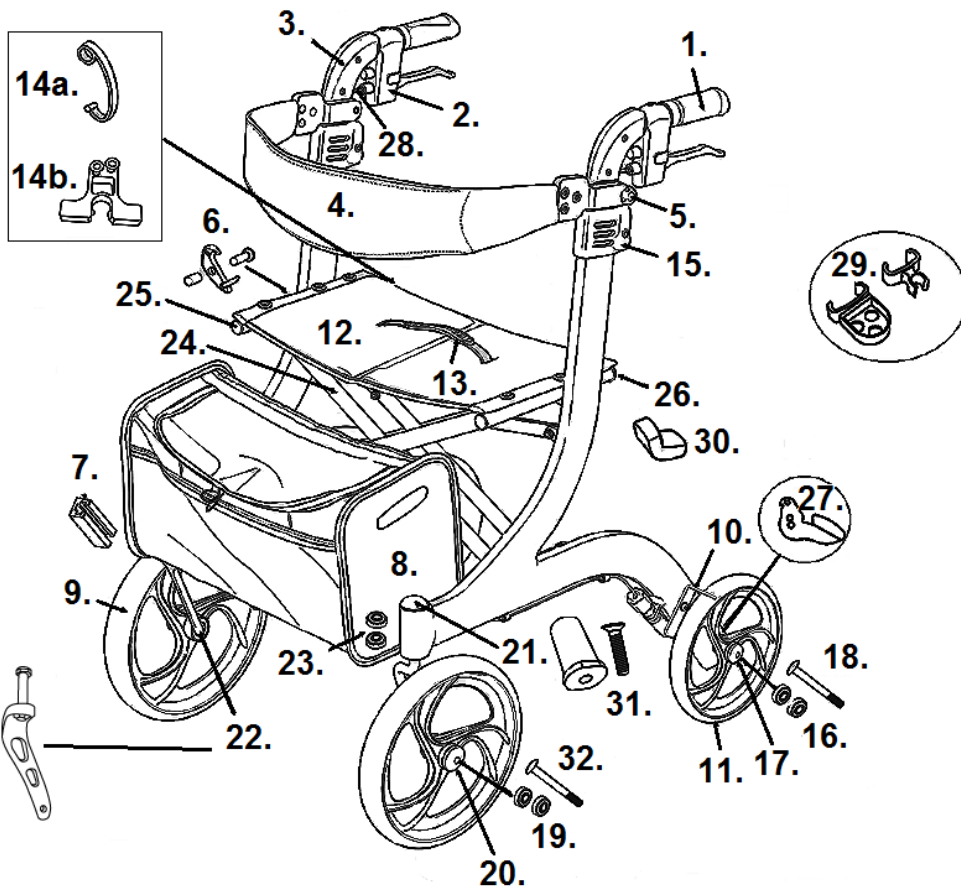

NITRO (RTL10266, RTL10266BK, RTL10266WT & RTL10266RG)

- | | |
|--|--|
| 1. Handgrip Left- 1026602
Handgrip Right- 1026603 | 12. Seat Upholstery & Hardware Black- 1026608
Seat Upholstery & Hardware Grey- 1026608-G |
| 2. Handbrake Side Mount 10266 Left- 1026601-RN [4]
Handbrake Side Mount 10266 Rt- 1026601-RNR [4]
Handbrake Side Mount 10266BK Left- 1026601-G [4]
Handbrake Side Mount 10266BK Rt- 1026601-GR [4]
Handbrake Side Mount 10266WT Left- 1026601-W [4]
Handbrake Side Mount 10266WT Rt- 1026601-WR [4]
Handbrake Side Mount 10266RG Left- 1026601-W
Handbrake Side Mount 10266RG Rt- 1026601-WR
Cable Only 48"- 1026632 [4] | 13. Folding Strap Assembly 10266- 1026609-FSR
Folding Strap Assembly 10266BK- 1026609-FSG
Folding Strap Assembly 10266WT- 1026609-FSW
Folding Strap Assembly 10266RG- 1026609-FSW |
| 3. Handlebar Side Mount (ea)- 1026630N [4] | 14a. Folding Locking Latch 10266- 1026626-R
Folding Locking Latch 10266BK- 1026626-G
Folding Locking Latch 10266WT- 1026626-W |
| 4. B/rest Assy. 10266, 10266WT & 10266RG- 1026604-B
Backrest Assembly 10266BK- 1026604-G | 14b. Folding Locking Latch- 1026644 [1] |
| 5. Backrest Knob & Bolt 10266- 1026605-R
Backrest Knob & Bolt 10266BK- 1026605-G
Backrest Knob & Bolt 10266WT- 1026605-W
Backrest Knob & Bolt 10266RG- 1026605-W | 15. Back Height Adjustment Latch 10266- 1026607-R
Back Height Adjustment Latch 10266BK- 1026607-G
Back Height Adjustment Latch 10266WT- 1026606-W
Back Height Adjustment Latch 10266RG- 1026606-W |
| 6. Safety Lock- 1026638 | 16. Rear Axle Bearings (pr)- 1026613 |
| 7. Side Frame Bag Mount & Screws (pr)- 1026611 | 17. Rear Hub Cap- 1026619 |
| 8. Bag Side Frame Mount 10266BK- 1026610-G
Bag Side Frame 10266- 1026610-R
Bag Side Frame 10266WT- 1026610-W
Bag Cross Frame Mount 10266- 1026633-R [5]
Bag Cross Frame Mount 10266BK- 1026633-BK [5]
Bag Cross Frame Mount 10266WT- 1026633-WT [5]
Bag Cross Frame Mount 10266RG- 1026633-WT | 18. Rear Axle- 1026631 |
| 9. Caster & Fork Assembly Style #1 Left- 1026625
Caster & Fork Assembly Style #1 Right- 1026624
Caster & Fork Assembly Style #2 Lt- 1026625-AN [7]
Caster & Fork Assembly Style #2 Rt- 1026624-AN [7]
Caster Style #1- 1026617
Caster Style #2- 1026617-AN [3] | 19. Caster Bearings Old Style (pr)- 1026618
Caster Bearings New Style (pr)- 1026618-AN [3] |
| 10. Wheel Lock Assembly Metal Left- 1026615
Wheel Lock Assembly Metal Right- 1026616
Wheel Lock Assembly Plastic Left- 1026641 [2]
Wheel Lock Assembly Plastic Right- 1026642 [2] | 20. Caster Hub Cap Old Style- 1026614
Caster Hub Cap New Style- 1026614-AN [3] |
| 11. Rear Wheel Left- 1026612-L
Rear Wheel Right- 1026612-R | 21. Dust Cap (pr)- 1026620 |
| | 22. Fork Assembly Old Style Left- 1026622
Fork Assembly Old Style Right- 1026621 |
| | 22. Fork Assembly New Style Left- 1026622-AN [3]
Fork Assembly New Style Right- 1026621-AN [3] |
| | 23. Fork Stem Bearings (pr)- 1026623 |
| | 24. Cross Frame Side Frame Mt Bag- No longer available.
Cross Frame Cross Frame Mount Bag- 1026635 [5]
Cross Frame Bolt- 1026646 |
| | 25. Front End Cap Side Frame Mt Bag (pr)- 1026628
25. Front End Cap Cross Frame Mt Bag (ea)- 1026634 [5] |
| | 26. Cross Frame Rear End Caps (pr)- 1026628 |
| | 27. Step Tube Left- 1026636
Step Tube Right- 1026637 [6] |
| | 28. Brake Cable Guide- 1026639 |
| | 29. Cane Holder- 892 |
| | 30. Seat Rail Pad- STDS2A1807 |
| | 31. Cross Brace Screw & Insert- 1026643 |
| | 32. Front Axle- 1026645 [3] |