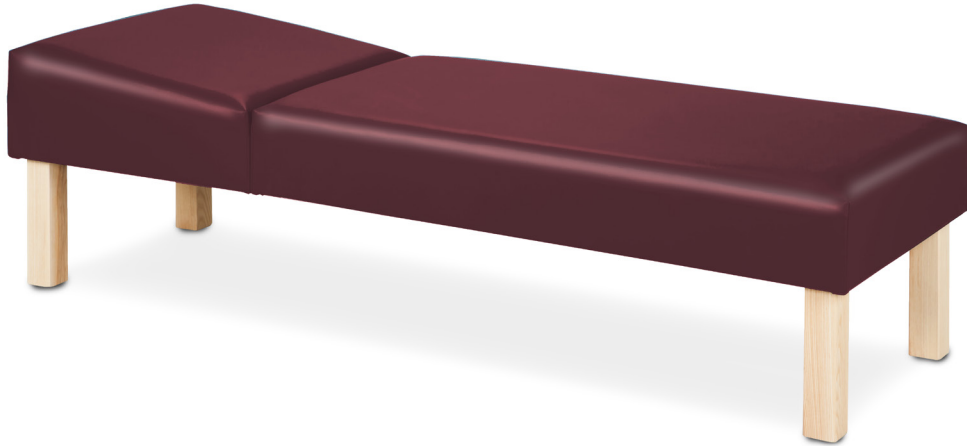

Hardwood Leg Couch

MODEL 3620

- Dual frame construction with separate base & headrest sections
- Non-adjustable wedge headrest
- Solid, natural finish, hardwood legs
- Paper dispenser included
- 2" firm foam padding
- Heavyweight, knitbacked upholstery
- 250 lbs. load capacity under normal use

SPECIFICATIONS

3620-24	72" L x 24" W x 18" H
3620-27	72" L x 27" W x 18" H

California residents please be advised of the following, pursuant to Proposition 65:

WARNING: This product can expose you to chemicals, including diisononyl phthalate (DINP), which is known to the State of California to cause cancer. For more information go to www.P65Warnings.ca.gov.

2

Options

040 Paper Holder

016 Adjustable Wedge Headrest

Upholstery Colors

Slate Blue

Wedgewood

Royal Blue

Desert Tan

Burgundy

Country Mist

Warm Gray

Gunmetal

Black