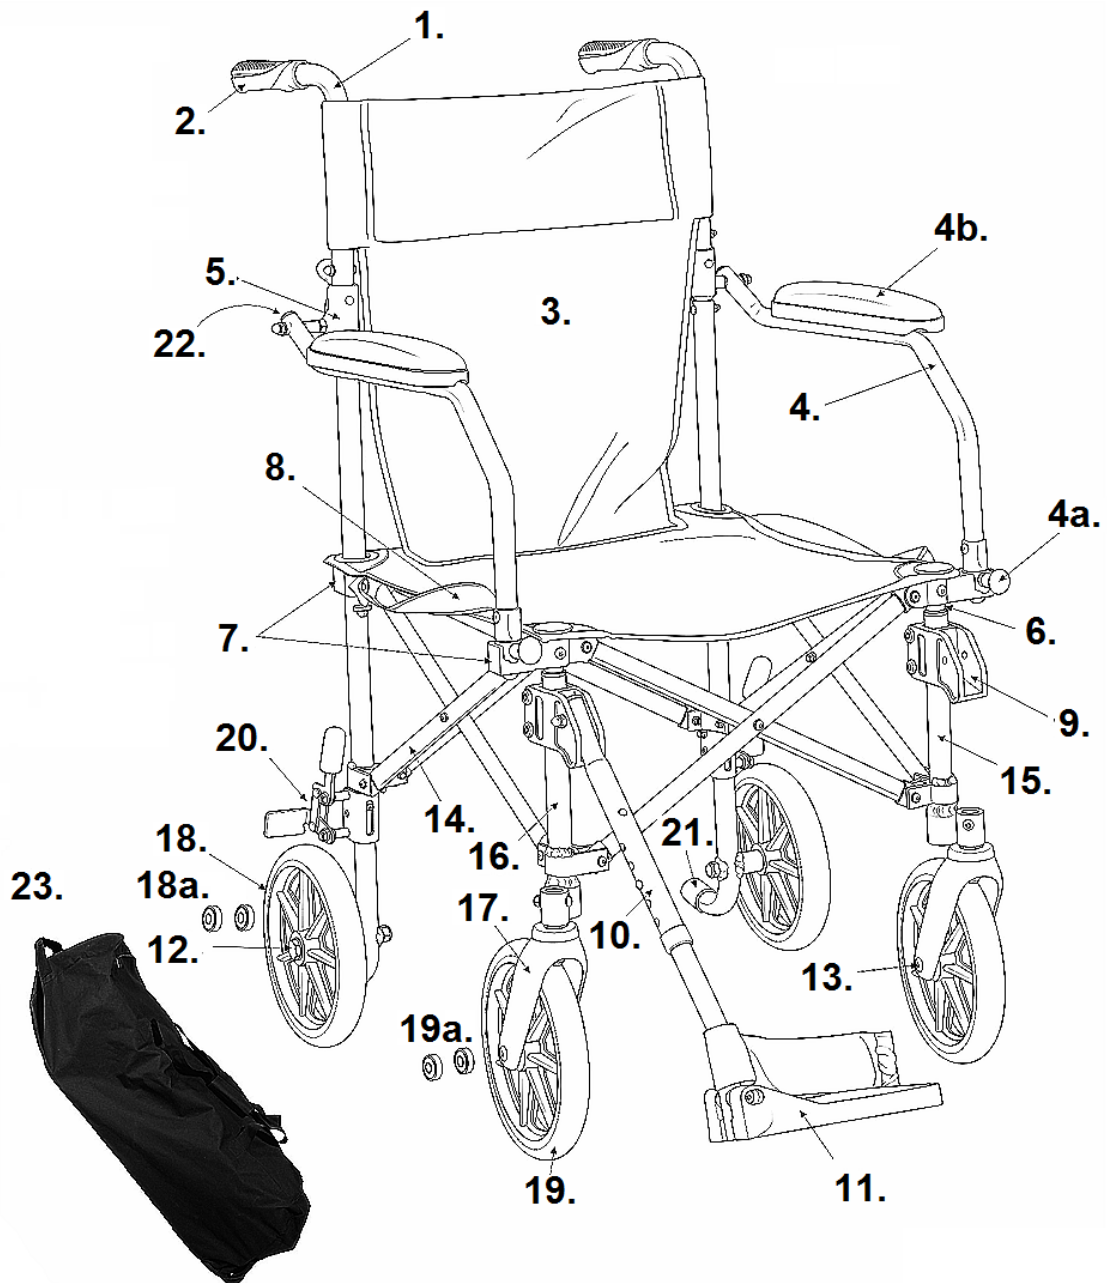

## TRAVELITE TRANSPORT CHAIR (TC005GY)

- |   |   |
|---|---|
| 1. Handle Bar Left- TC00501L<br>Handle Bar Right- TC00501                                 | 11. Footrest Assembly (pr)- TC005012                        |
| 2. Handgrip- TC00502  | 12. Rear Wheel Axle & Spacer- TC005014                      |
| 3. Upholstery- TC00503  | 13. Caster Axle- TC005015                                   |
| 4. Arm Assembly Left- TC00504L<br>Arm Assembly Right- TC00504R<br>Armrest Tube- TC005013L | 14. Cross Frame- TC005017                                   |
| 4a. Armrest Latch- TC00507  | 15. Front Frame Tube Right- TC005018                        |
| 4b. Arm Pad 10" Pad- TC00508<br>Arm Pad 8" Pad- TC005028                                  | 16. Front Frame Tube Left- TC005019                         |
| 5. Folding Hinge Left- TC00505L<br>Folding Hinge Right- TC00505                           | 17. Fork- TC005020<br>Fork Bearing- STDS1060                |
| 6. Telescoping Tube- TC00506  | 18. Rear Wheel- TC005021R                                   |
| 7. Cross Frame Block (4 ea)- TC005011   | 18a. Rear Wheel Bearing (pr)- STDS4S3602                    |
| 8. Upholstery Strap- TC005027   | 19. Caster- TC005021F                                       |
| 9. Footrest Connector- TC00509  | 19a. Caster Bearing- STDS1011                               |
| 10. Footrest Tube- TC005010   | 20. Wheel Lock Left- TC005022<br>Wheel Lock Right- TC005023 |
|   | 21. Tipping Sleeve- STDS3J2422                              |
|   | 22. Frame Plug- TC005026                                    |
|   | 23. Carry Bag- TC005024                                     |