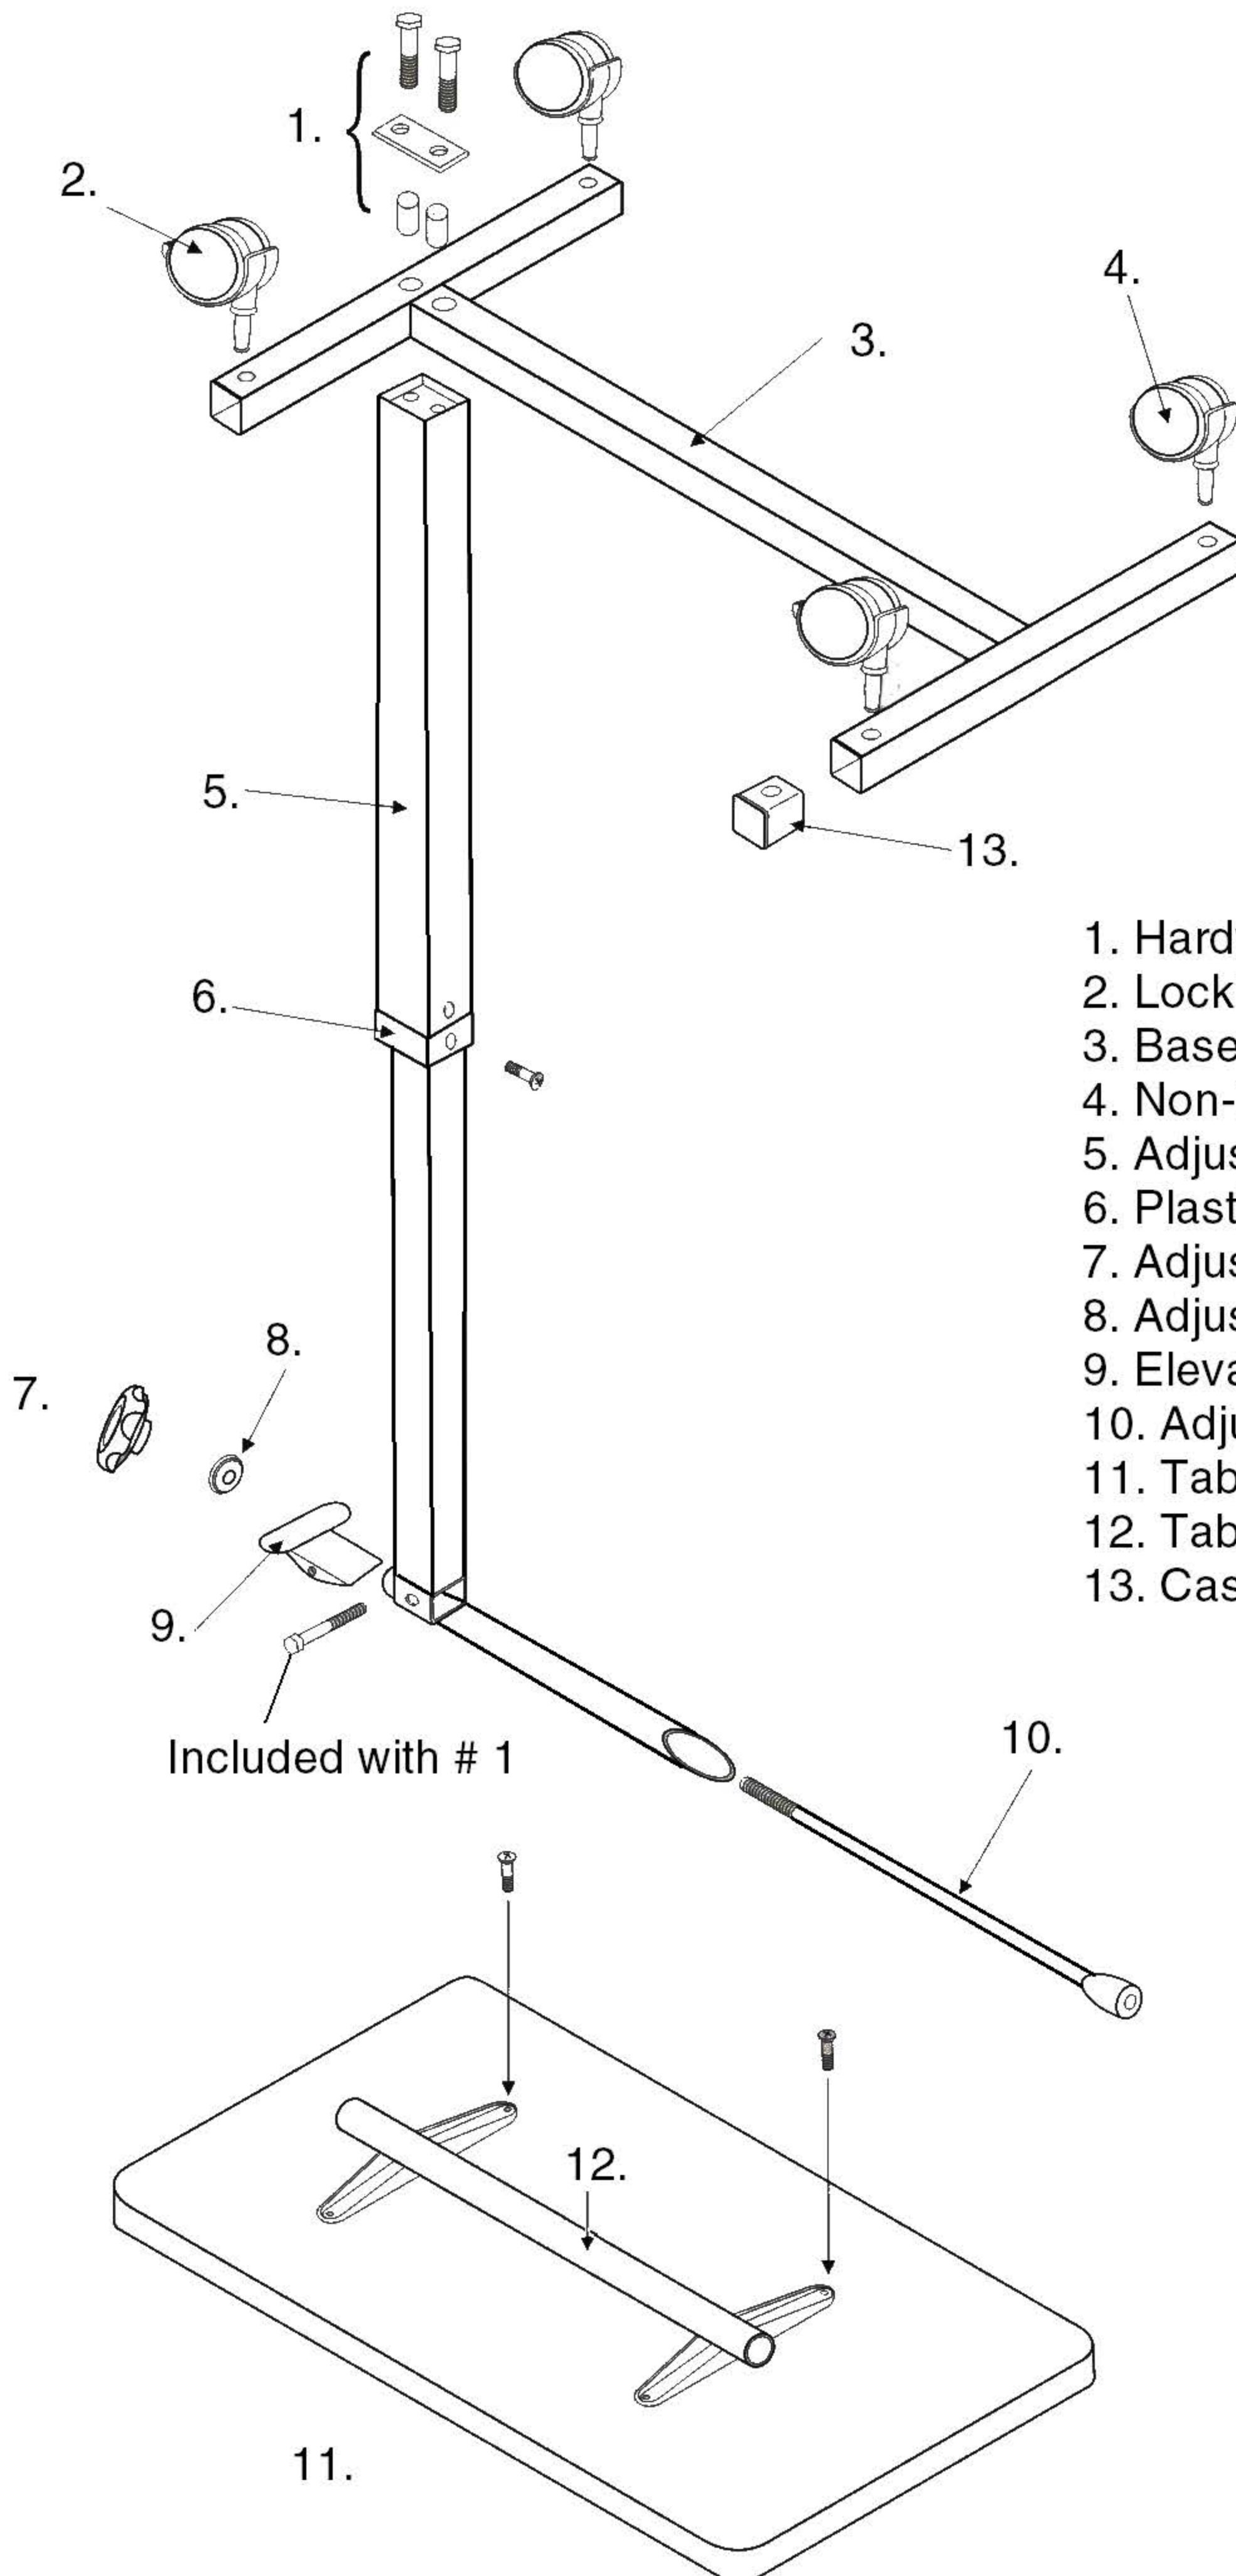

13008

- 1. Hardware- 13008H
- 2. Locking Caster- 13007CL
- 3. Base- 13008HB
- 4. Non-Locking Caster- 13007C
- 5. Adjustable Mast- 13008AM
- 6. Plastic Bushing- 13008B
- 7. Adjustment Knob- 13008K
- 8. Adjustment Bolt Bushing- 13008AB
- 9. Elevating Lever- 13008EL
- 10. Adjustment Bolt- 13008AAB
- 11. Table Top- 13008-T
- 12. Table Mounting Bracket- 13008TB
- 13. Caster Plug- 13008CP

Included with # 1